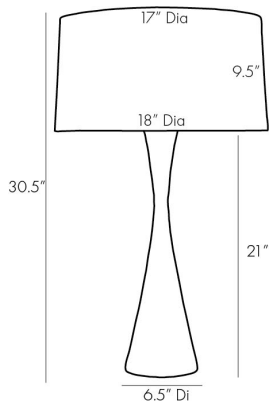

ARTERIOS

NARSI LAMP

44955-243
H: 30.5 IN, Dia: 18.00 IN
Antique Brass
Contract Suitable As Is

With absolute angles, the Narsi is a simple yet sleek approach to tabletop lighting design. The slender, tapered hourglass shape is cast in aluminum and then finished in antique brass. Topped with an off-white cotton drum shade with off-white cotton lining and an antique brass sphere finial. Finish will vary.

APPEARANCE

Material	Aluminum, Cotton
Finish	Antique Brass, Off-White
Finish Will Vary	true
Top Coat/Sealant	true
Finial Description	1" Brass Sphere

DIMENSIONS

Shade	Top: 17.00 IN, Dia: 18.00 IN, Side: 9.5 IN
Body	H: 21 IN, Dia: 6.50 IN
Foot Print	Dia: 6.50 IN
Harp	8.5 IN

WIRING

Rating	Indoor Only
Tilt Test	10 Degrees - AU
Cord	10 FT, Back of Lamp Base, Clear/Silver, SPT-2
Socket	1, Black, Type A - E26
Switch	3-Way Rotary, At Socket
Maximum Watt	150
Voltage	110-120 V

CERTIFICATIONS

Certifications	Mexico Australia, United Arab Emirates, United Kingdom, United States, Canada
----------------	--

COMPLIANCY

UL/ETL	Yes
CB	Yes
RoHS	true

SHIPPING

Product Weight	9.7 LBS
Gross Weight 1	11 LBS
Gross Weight 2	5 LBS
Shipping Box 1	H: 28 IN, L: 7 IN, W: 7 IN
Shipping Box 2	H: 13.5 IN, L: 20 IN, W: 20 IN