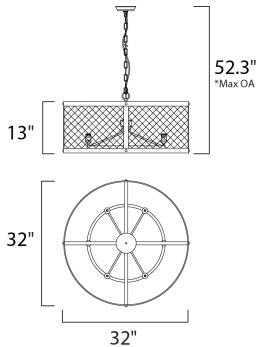

*max overall height of fixture

MEASUREMENTS

DIMENSION : 32" L x 32" W x 13" H
 HANGING WEIGHT : 15.16 lb

LAMPING

INPUT VOLTAGE : 120V
 LUMENS : 0 Rated
 BULB : 6 x 60W Incandescent E26 Medium , 360W Total
 BULB INCLUDED : (Not Included)
 DIMMABLE : Yes