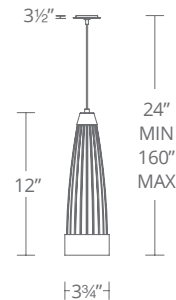

MYSTIC Chandelier & Pendants
PD-11912

MODERN FORMS

Fixture Type:

Catalog Number:

Project: _____

Location: _____

PRODUCT DESCRIPTION

Aged brass hardware encases a stunning seeded crystal that sparkles bright. The fluted central crystal is hand carved with V channels for an added optical and textural effect. An electrified aircraft cable passes invisibly through the crystal to power LED arrays that illuminate upward into the crystal for brilliance and downward for powerful illumination. Install Mystic in multiples to make a rich design statement.

FEATURES

- K5 V-cut seeded crystal
- Thin, powered aircraft cables provide an ultra-clean look for adjustable suspension height
- Universal Driver (120-277V) within 4" junction box
- Rated Life: 50,000 hours
- Color temp: 3500K
- CRI: 90

SPECIFICATIONS

Construction: Aluminum

Light Source: High output LED

Dimming: ELV, TRIAC, 0-10V

Finish: Aged Brass

Standards: ETL & cETL damp location listed, CEC Title 24 compliant (special order)

ORDER NUMBER

Model	Height	Wattage	Voltage	LED Lumens	Delivered Lumens	Finish
PD-11912	12"	20W	120-277V	1600	769	AB Aged Brass 

Example: **PD-11912-AB**
For Title 24 option, add a "T24" before the finish: **PD-11912-T24-AB**