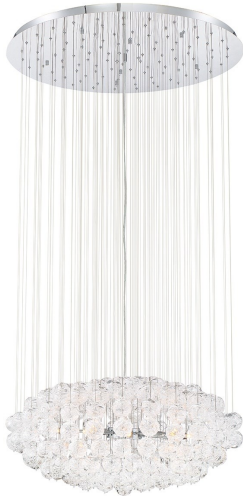

RIVERDALE, 32" ROUND CHANDELIER

Options Available

ITEM NO.	FINISH	SHADE
35906-018	CHROME	CLEAR

PRODUCT DETAILS

No.	:	35906-018
Product Color	:	CHROME
Product Material	:	METAL
Shade / Accent Colour	:	CLEAR
Shade / Accent Material	:	HAND MADE GLASS
Diameter	:	31.5"
Height	:	15.25"
Overall Height	:	196.75"
Weight	:	87lbs

LIGHT SOURCE DETAILS

Number of Bulbs	:	10
Light Source	:	Halogen
Light Source Type	:	G9
Input Voltage	:	120V
Bulb Voltage	:	120V
Socket Type	:	G9
Wattage	:	40W
Total Wattage	:	400W
Bulb Included	:	Yes
Dimmable	:	Yes

TECHNICAL DETAILS

Hanging Support Type	:	WIRE
Hanging Support Length	:	180"
Canopy / Backplate Height	:	1.5"
Canopy / Backplate Dia.	:	33.5"
Location	:	DRY
Approval	:	

PROJECT INFORMATION

 Job Name: Date: Type: