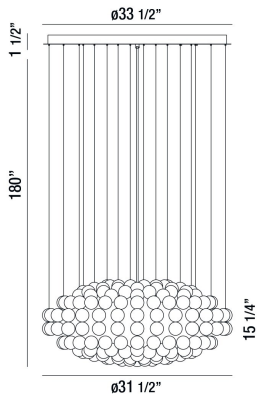

RIVERDALE, 32" ROUND CHANDELIER

Options Available

ITEM NO.	FINISH	SHADE
35906-018	CHROME	CLEAR

PRODUCT DETAILS

No.	:	35906-018
Product Color	:	CHROME
Product Material	:	METAL
Shade / Accent Colour	:	CLEAR
Shade / Accent Material	:	HAND MADE GLASS
Diameter	:	31.5"
Height	:	15.25"
Overall Height	:	196.75"
Weight	:	87lbs

TECHNICAL DETAILS

Hanging Support Type	:	WIRE
Hanging Support Length	:	180"
Canopy / Backplate Height	:	1.5"
Canopy / Backplate Dia.	:	33.5"
Location	:	DRY
Approval	:	

PROJECT INFORMATION

 Job Name: Date: Type: