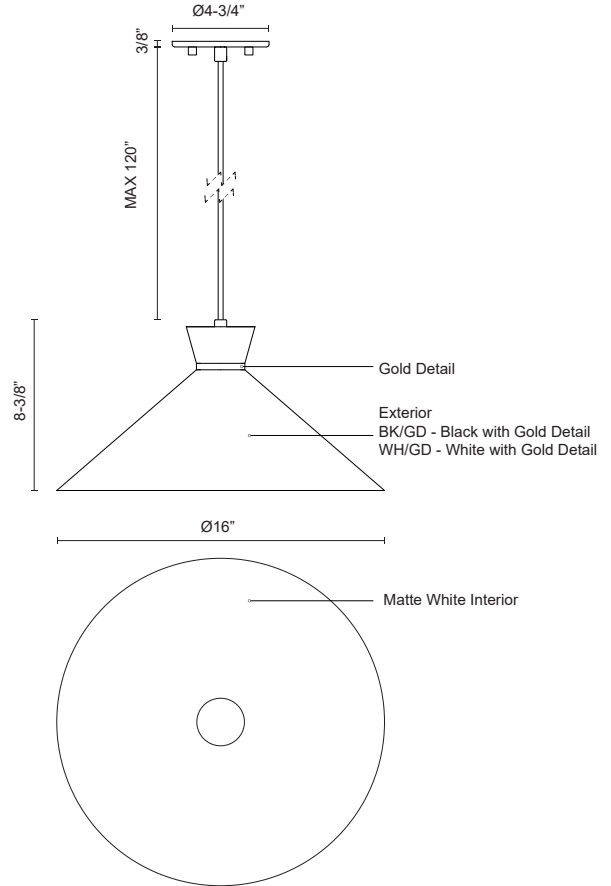

VANDERBILT
493216
 PENDANTS

PROJECT

493216-BK/GD
 Black with Gold
 detail

493216-WH/GD
 White with Gold
 detail

SPECIFICATION DETAILS

Fixture Dimensions	D16" x H8-3/8"
Lamp Type	Incandescent, Medium Base
Wattage	1 x 60W
Voltage	120V
Shade Details	Spun Aluminum Shade
Adjustable	Yes
Wire Length	120" Max
Wire Type	BK/GD - Black Braided Cord; WH/GD - White Braided Cord;
Minimum Hang Height	12"
Sloped Ceiling Adaptable	Yes
Location	Dry
Bulbs Included	No
Illumination Direction	Downlight
Canopy Dimensions	D4-3/4" x H3/8"

* For custom options, consult factory for details.

* For warranty information, please visit www.kuzcolighting.com/warranty

DESCRIPTION

Single-lamp pendant with conical aluminum shade with fine powder-coated finishes and anodized gold ring detail. Exterior shade colors are white or black, with matte white interior. Suspended by cloth cable