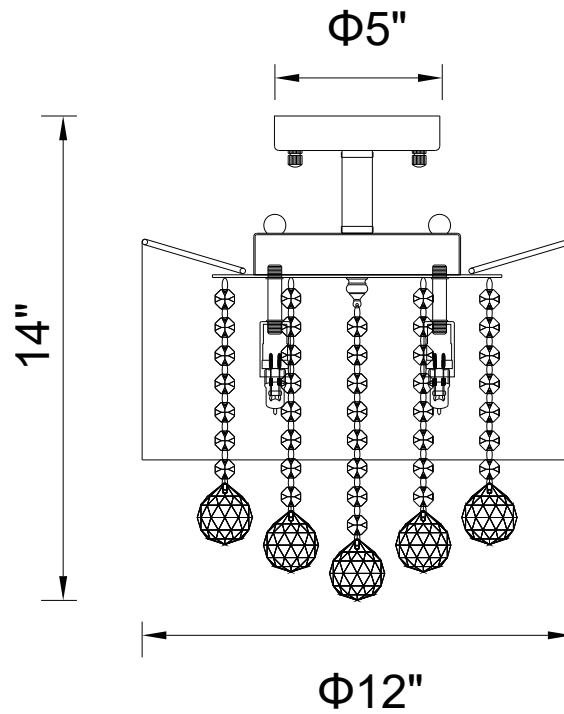

PROJECT: _____

FIXTURE TYPE: _____

LOCATION: _____

CONTACT/PHONE: _____

Item	5062C12C
Collection	RADIANT
Finish	Chrome
Glass	-----
Crystal	Smoke
Input	120V AC,60HZ,AC

Shade	Transparent Black
Length/Dia.	12"
Width/Ext.	-----
Height	14"
Maximum	-----
Lumens	-----

Light Source	G9
Bulb Info.	3×60W
Included	-----
Dimmable	Yes
Color	-----
Weight	-----