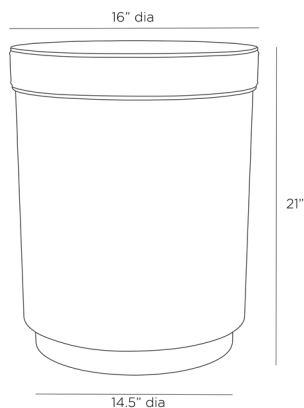

## WES ACCENT TABLE

FAI05  
H: 21 IN, Dia: 16.00 IN  
Merlot  
Contract Suitable As Is

Our Wes drum table does double duty, serving as a cache for storing throws and the like. The handsome accent piece is created in merlot leather, with contrasting stitching, and fashioned with a lid that lifts to reveal the black suede-lined storage inside. The drum rests on an antique brass plinth. Finish will vary.

### DIMENSIONS

Foot Print	Dia: 14.50 IN
Opening	Dia: 12.00
Table Top	H: 3 IN, Dia: 16.00 IN
Diagonal Dimension	26 IN

### SHIPPING

Product Weight	25 LBS
Gross Weight 1	33.4 LBS
Shipping Box 1	H: 18.9 IN, L: 18.9 IN, W: 23.6 IN