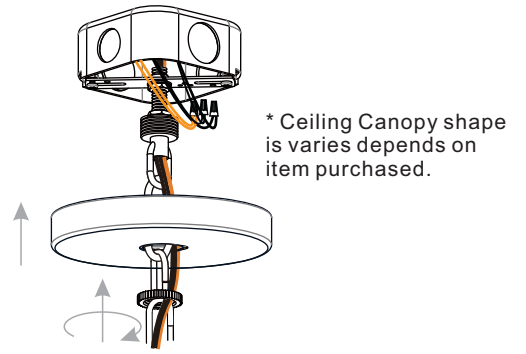

## 3 Install Fixture Chain

**OPTIONAL:** Adjust Chain as desired, using pliers and soft cloth (neither included).

Suggested chain length for Ceiling height:  
9 feet ceiling: use 9 links of chain and 2 quick links  
10 feet ceiling: use 19 links of chain and 2 quick links  
11 feet ceiling: use 29 links of chain and 2 quick links.

## 4 Pull Supply Wires

Pull the supply wires with ground wire through the chain alternate links.

**5 Wiring**

**6 Install Ceiling Canopy**

**7 Install Bead Strings and Crystal Drop**

**8 Install Bulbs**

Install six correct bulbs referring to fixture markings and/or labels for maximum wattage.

**Recommended Bulb Type (not included):**

Your installation is now complete! Restore electricity and save this sheet for future reference.