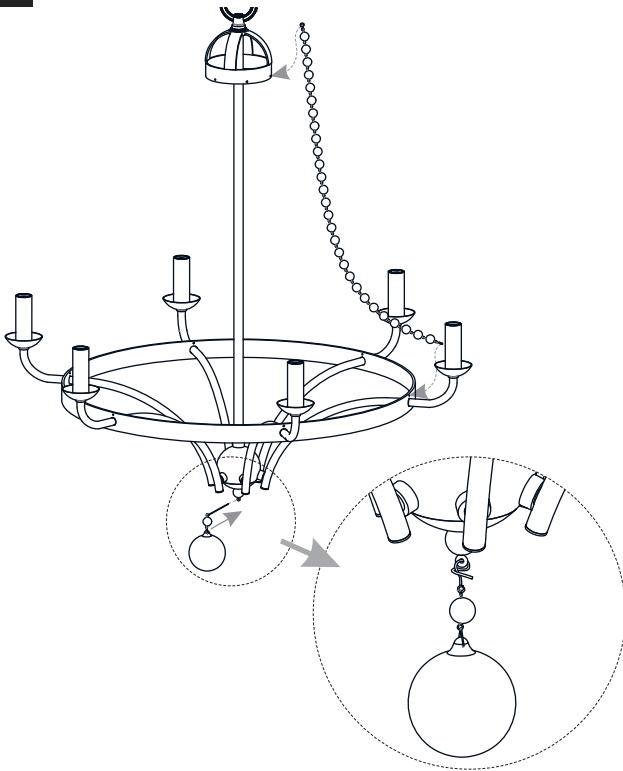

## 1 Install Fixture Loop with Center Rod

## 3 Install Fixture Chain

**OPTIONAL:** Adjust Chain as desired, using pliers and soft cloth (neither included).

Suggested chain length for Ceiling height:  
9 feet ceiling: use 9 links of chain and 2 quick links  
10 feet ceiling: use 19 links of chain and 2 quick links  
11 feet ceiling: use 29 links of chain and 2 quick links.

## 4 Pull Supply Wires

Pull the supply wires with ground wire through the chain alternate links.

**5 Wiring**

**6 Install Ceiling Canopy**

**7 Install Bead Strings and Crystal Drop**

**8 Install Bulbs**

Install six correct bulbs referring to fixture markings and/or labels for maximum wattage.

**Recommended Bulb Type (not included):**

Your installation is now complete! Restore electricity and save this sheet for future reference.