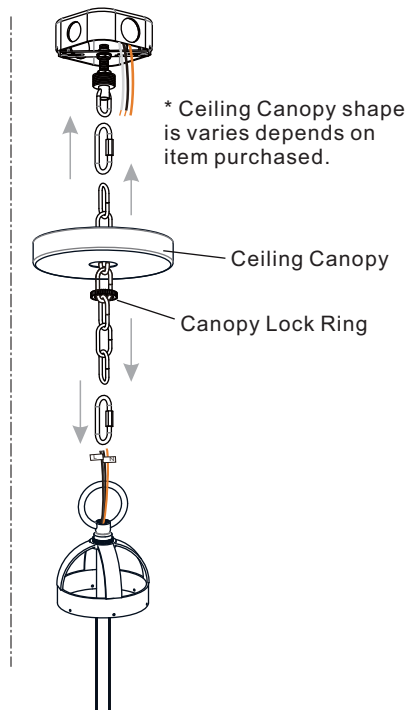

## 1 Install Fixture Loop with Center Rod

## 2 Install Crossbar Assembly

## 3 Install Fixture Chain

**OPTIONAL:** Adjust Chain as desired, using pliers and soft cloth (neither included).

Suggested chain length for Ceiling height:  
9 feet ceiling: use 9 links of chain and 2 quick links  
10 feet ceiling: use 19 links of chain and 2 quick links  
11 feet ceiling: use 29 links of chain and 2 quick links.

## 4 Pull Supply Wires

Pull the supply wires with ground wire through the chain alternate links.

**5 Wiring**

**6 Install Ceiling Canopy**

**7 Install Bead Strings and Crystal Drop**

**8 Install Bulbs**

Install six correct bulbs referring to fixture markings and/or labels for maximum wattage.