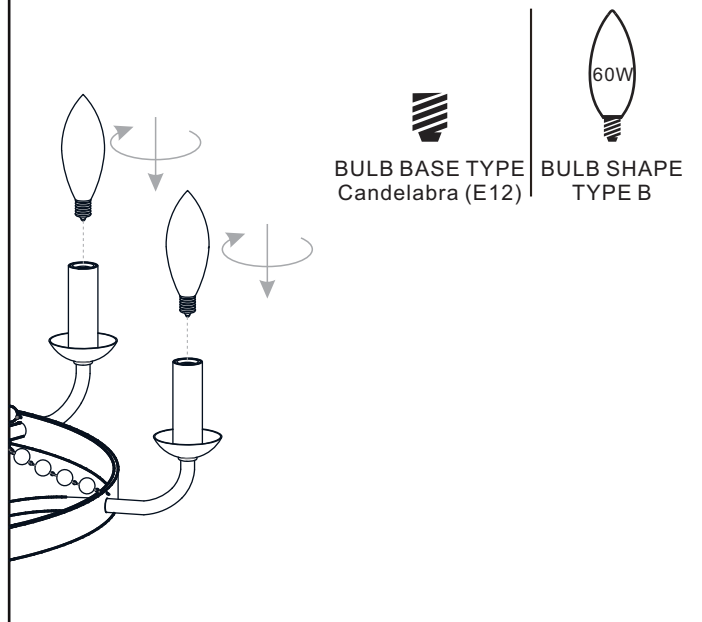

**SAFETY INFORMATION**

Please read and understand this entire manual before attempting to assemble, install or operate the product.

**WARNING**

- RISK OF ELECTRIC SHOCK - Before beginning installation, turn off electricity at the circuit breaker box or the main fuse box.
- RISK OF FIRE - Use bulbs specified by the markings and/or labels on the fixture.

## 3 Install Fixture Chain

**OPTIONAL:** Adjust Chain as desired, using pliers and soft cloth (neither included).

Suggested chain length for Ceiling height:  
9 feet ceiling: use 9 links of chain and 2 quick links  
10 feet ceiling: use 19 links of chain and 2 quick links  
11 feet ceiling: use 29 links of chain and 2 quick links.

## 4 Pull Supply Wires

Pull the supply wires with ground wire through the chain alternate links.

**5 Wiring**

**6 Install Ceiling Canopy**

**7 Install Bead Strings and Crystal Drop**

**8 Install Bulbs**

Install six correct bulbs referring to fixture markings and/or labels for maximum wattage.

**Recommended Bulb Type (not included):**

Your installation is now complete! Restore electricity and save this sheet for future reference.