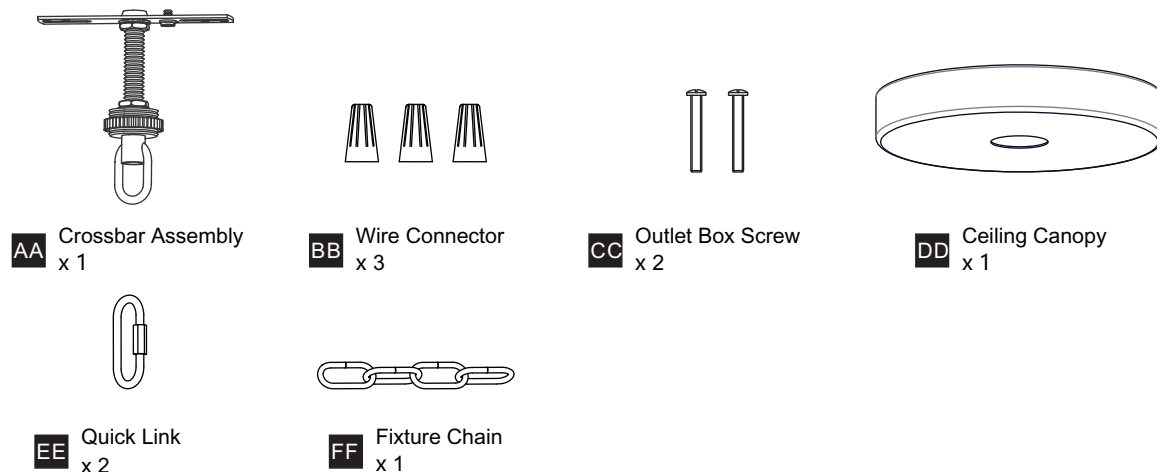

**PACKAGE CONTENTS**

**MOUNTING HARDWARE**

## 1 Install Fixture Loop with Center Rod