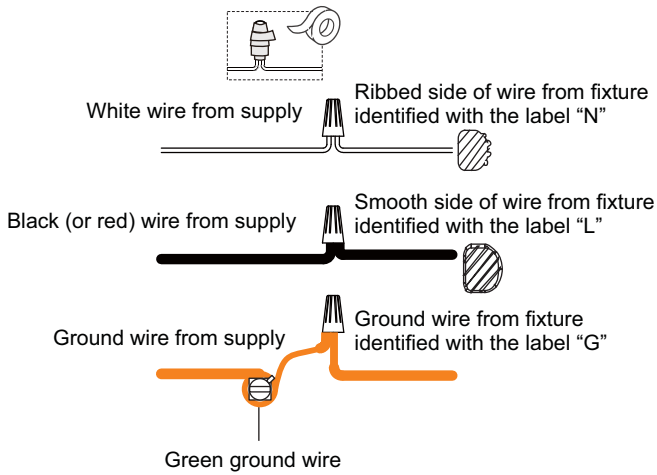

## 1 Install Fixture Loop with Center Rod

## 2 Install Crossbar Assembly

## 3 Install Fixture Chain

**OPTIONAL:** Adjust Chain as desired, using pliers and soft cloth (neither included).

Suggested chain length for Ceiling height:  
9 feet ceiling: use 9 links of chain and 2 quick links  
10 feet ceiling: use 19 links of chain and 2 quick links  
11 feet ceiling: use 29 links of chain and 2 quick links.

## 4 Pull Supply Wires

Pull the supply wires with ground wire through the chain alternate links.

**5 Wiring**

**6 Install Ceiling Canopy**

**7 Install Bead Strings and Crystal Drop**

**8 Install Bulbs**

Install six correct bulbs referring to fixture markings and/or labels for maximum wattage.