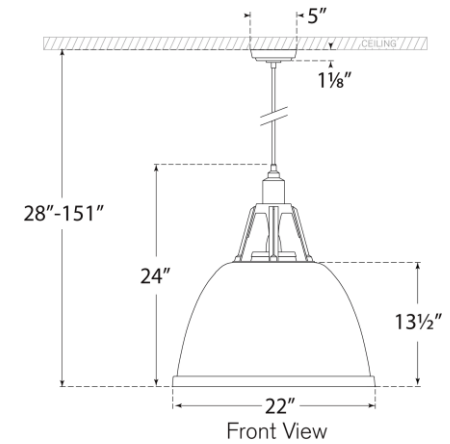

## Gunner 22" Pendant

Item # TOB 5642WHT/PAL

Designer: Thomas O'Brien

O/A Height: 28" - 151"

Fixture Height: 24"

Width: 22"

Canopy: 5" Round

Finishes: BLK/PAL, WHT/PAL

Socket: E26 Keyless

Wattage: 15 LED A19

Weight: 15 Pounds

Note: Height Not Adjustable After Installation

Top View