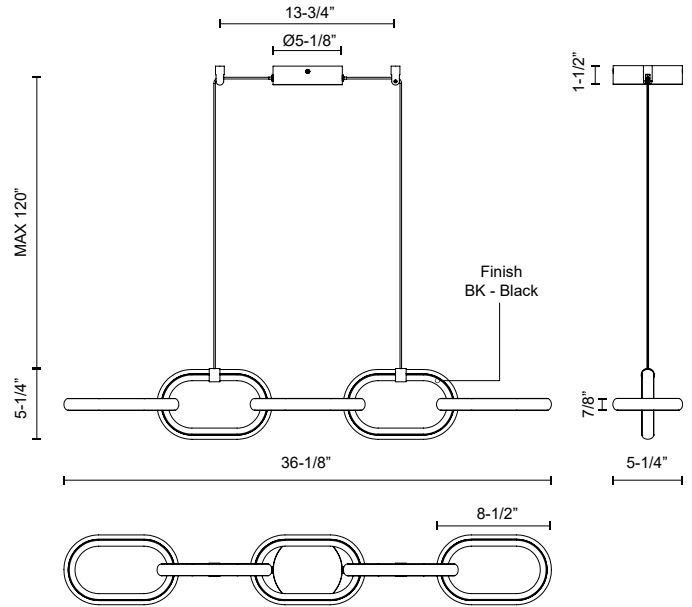

AIREN LP92636

PENDANTS

PROJECT

SPECIFICATION DETAILS

Fixture Dimensions	L36-1/8" x W5-1/4" x H5-1/4"
Light Source	LED with DC Driver
Wattage	41W
Total Lumens	3000lm
Delivered Lumens	2130lm*
Voltage	120V
Color Temperature	3000K
CRI (Ra)	90CRI
Optional Color Temps	2700K - 5000K Available, Minimum Order Quantities Apply
LED Rated Life	50,000 hours
Dimming	100% - 10%, TRIAC or ELV Dimmer (Not Included)
Diffuser Details	White Silicone
Adjustable	Yes
Wire Length	120" Max
Wire Type	Black
Minimum Hang Height	10"
Sloped Ceiling Adaptable	Yes
Location	Dry
Illumination Direction	Up/Down
CEC Title 24 JA8	Yes, JA8-2022
Canopy Dimensions	D5-1/8" x H1-1/2"
Paint Finish	BK02

* For custom options, consult factory for details.

* For warranty information, please visit www.kuzcolighting.com/warranty

DESCRIPTION

The sophistication and elegance of jewelry are at the heart of the Airen Collection. This sleek chain link design comprises interlocking ovals with LEDs around the exterior. With 360-degree illumination, the Airen family immediately ignites a room with both light and personality.

KUZCO

CANADA: 19054 28TH AVENUE - SURREY, BC V3Z 6M3

USA: 3035 E. LONE MOUNTAIN ROAD - LAS VEGAS, NV 89081

WWW.KUZCOLIGHTING.COM

© 2023 KUZCO LIGHTING. ALL RIGHTS RESERVED.

COMMENT