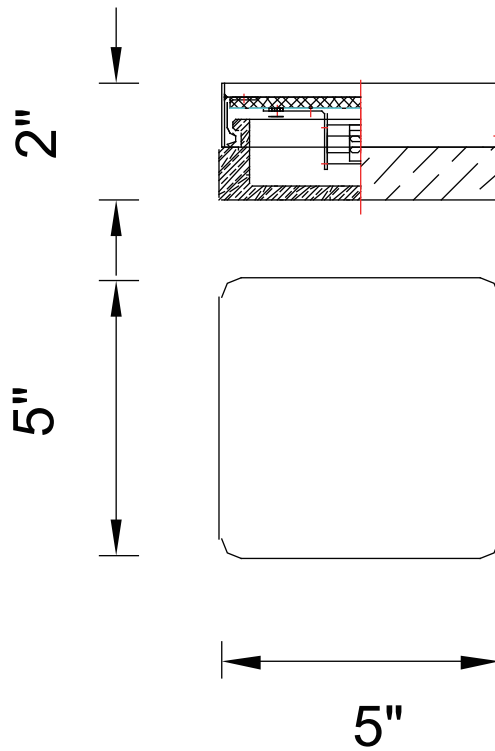

PROJECT: _____
 FIXTURE TYPE: _____
 LOCATION: _____
 CONTACT/PHONE: _____

Item	5693C5-1-615
Collection	AVOCA
Finish	Matt Satin Nickel
Glass	Frosted
Crystal	-----
Input	120V AC,60HZ,AC

Shade	-----
Length/Dia.	5"
Width/Ext.	5"
Height	2"
Maximum	-----
Lumens	-----

Light Source	G9
Bulb Info.	1×40W
Included	-----
Dimmable	Yes
Color	-----
Weight	