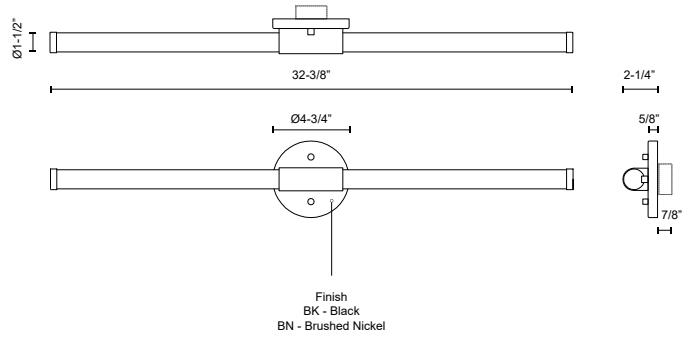

VL18532-BK
 Black

VL18532-BN
 Brushed Nickel

SPECIFICATION DETAILS

Fixture Dimensions	W32-3/8" x H1-1/2" x E2-1/4"
Light Source	LED with DC Driver
Wattage	23W
Total Lumens	1530lm
Delivered Lumens	1160lm*
Voltage	120V
Color Temperature	3000K
CRI (Ra)	90CRI
Optional Color Temps	2700K - 5000K Available, Minimum Order Quantities Apply
LED Rated Life	50,000 hours
Dimming	100% - 10%, TRIAC or ELV Dimmer (Not Included)
Diffuser Details	Frosted acrylic diffuser
ADA Compliant	Yes
Location	Damp
Illumination Direction	Omni-directional
Mounting Style	All Orientation; Wall;
CEC Title 24 JA8	Yes, JA8-2022
Canopy Dimensions	D4-3/4" x E5/8"
Paint Finish	BK02; BN01;