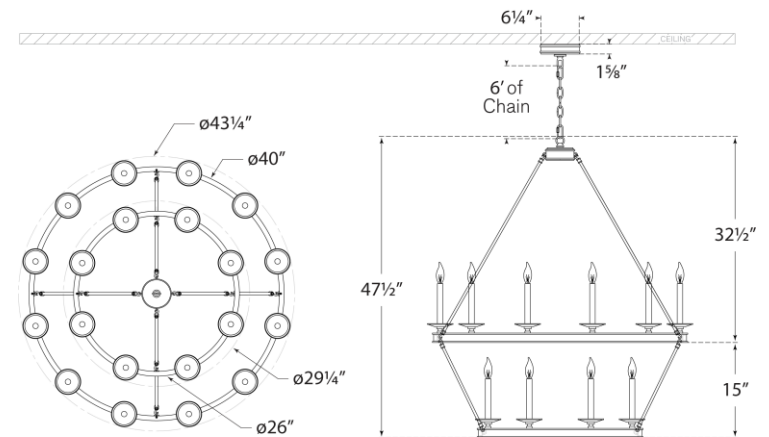

TEAR SHEET

Launceton Large Two Tiered Chandelier

Item # CHC 1607BZ

Designer: Chapman & Myers

Height: 47.5"

Width: 43.25"

Canopy: 6" Round

Finishes: AB, BZ, PN

Socket: 20 - E12 Candelabra

Wattage: 20 - 40 C11

Weight: 43 Pounds

Top View

Front View