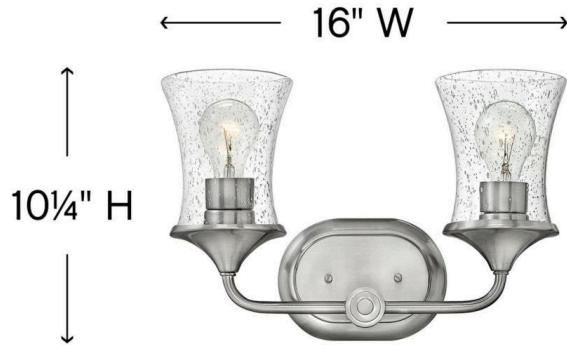

THISTLEDOWN

51802BN-CL

TWO LIGHT VANITY

Thistledown is an updated traditional design with smooth, flowing lines and a practical elegance that adds sophistication to any space.

DETAILS	
FINISH:	Brushed Nickel with Clear glass
MATERIAL:	Steel
GLASS:	Clear Seedy
DIMMABLE:	No

DIMENSIONS	
WIDTH:	16"
HEIGHT:	10.3"
WEIGHT:	4.2lb
BACK PLATE:	7"W X 5"H
EXTENSION:	6.3"
TOP TO OUTLET:	8"

LIGHT SOURCE	
LIGHT SOURCE:	LED Lamp, Socket
WATTAGE:	2-12w Med. LED, 100w Equiv. or 2-100w Med.
VOLTAGE:	120v

SHIPPING	
CARTON LENGTH:	8.5
CARTON WIDTH:	16
CARTON HEIGHT:	14.5
CARTON WEIGHT:	5.8

PRODUCT DETAILS:

- Fixture can be mounted either up or down
- Suitable for use in damp locations as defined by NEC and CEC. Meets United States UL Underwriters Laboratories & CSA Canadian Standards Association Product Safety Standards
- Classic, elegant lines and timeless details enhance a traditional space
- Classic matte brushed nickel finish