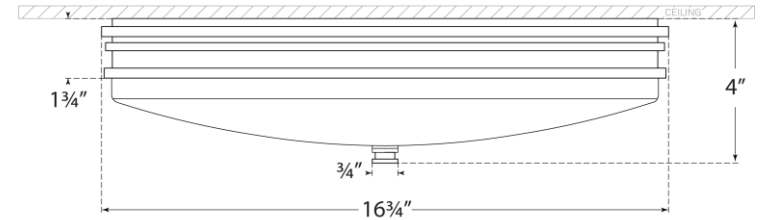

TEAR SHEET

Launceton Medium Flush Mount

Item # CHC 4603AB-WG

Designer: Chapman & Myers

Height: 4"

Width: 16.75"

Canopy: 15.5" Round

Finishes: AB, AN, BZ, PN

Glass Options: WG

Socket: Dedicated LED

Wattage: 27w (2200lm)

Weight: 12 Pounds

Front View

Bottom View