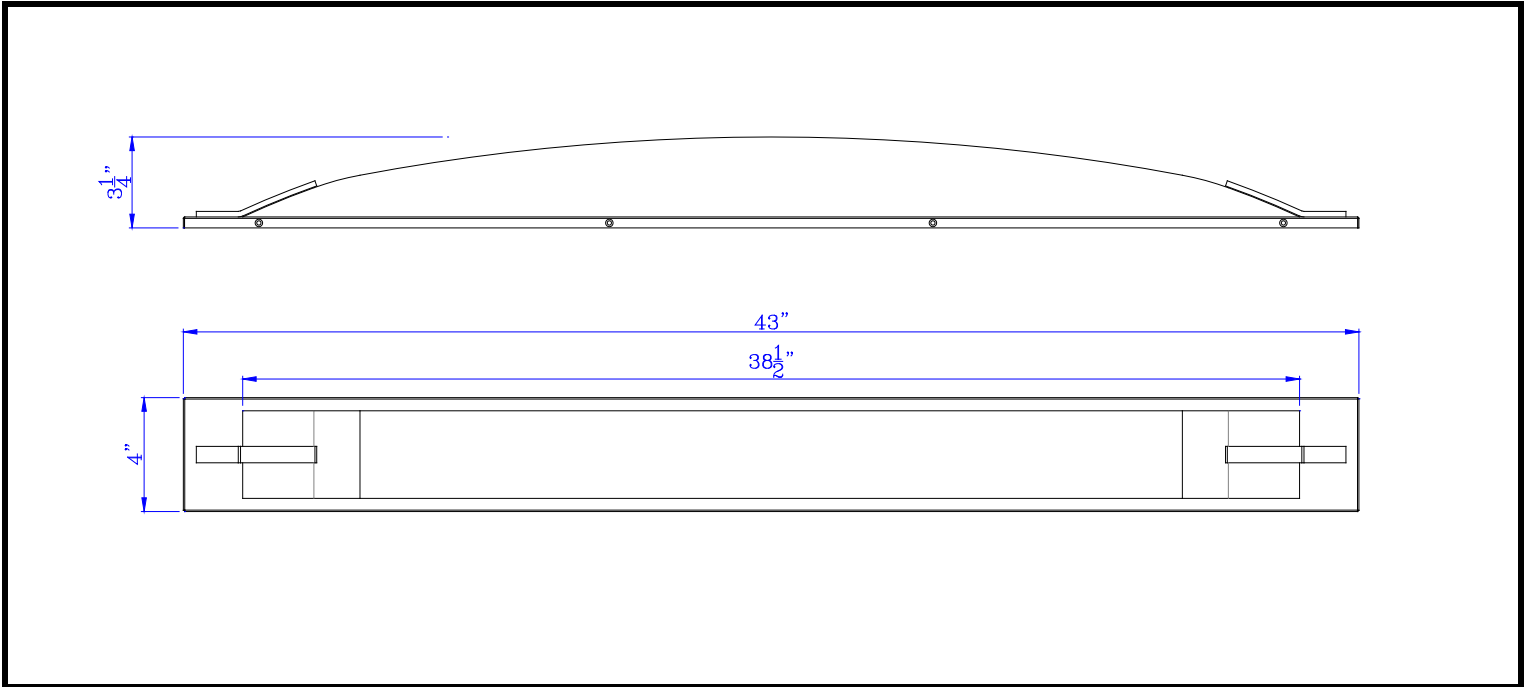

Project: _____

Catalog No.: _____

Lamp/Wattage: _____

- Model No. :** LA-8602L
- Description:** 39W AC LED vanity light, L: 43"
- Finish :** Brushed Steel
- Height:** 4 1/4"
- Width:** 43"
- Reach:** 2 3/4"
- Voltage :** 120V
- Wattage :** 26W
- Dimming:** Dimmable
- CT:** 3000K
- Lumen :** 3120
- CRI :** 85
- FWHM :** None
- Rated Life :** 30,000 hours
- Warranty:** Three Years