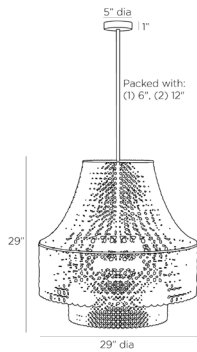

## HANNIE CHANDELIER

DMS02  
H: 33 IN, Dia: 29.00 IN  
Gray Wash  
Contract Suitable As Is

Its oversized scale makes the Hannie chandelier the ultimate statement piece. A beaded, gray wash beechwood empire silhouette lays the foundation for creative detailing, including hand-carved circular beads that layer to diffuse light throughout a space. The textural piece suspends from an antique brass iron pipe. Finish will vary.

### DIMENSIONS

Chandelier	H: 29 IN, Dia: 29.00 IN
Minimum Hanging Height	33 IN
Maximum Hanging Height	63 IN
Canopy	H: 1 IN, Dia: 5.00 IN

### WIRING

Rating	Indoor Only
Suggested Bulb Type	G16.5
Cord	10 FT, Clear/Silver, SVT
Socket	8, Type B - E12
Photographed Bulb	2" Clear Globe Bulb
Maximum Watt	40
Voltage	110-120 V