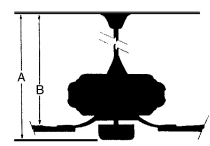

MEASUREMENTS

Blade Finish:	Reversible Blades:		
	No		
Blade Material:	Slope:		
ABS	Yes		
Blade Sweep:	No. of Blades:	Blade Pitch:	Hanging Weight:
60"	2	VARIABLE	11.62
Downrod 1:	Downrod 1 Outside Dia:	Downrod 2:	Downrod 2 Outside Dia:
6	.75		
Ceiling to Lowest Point: (Dim A)	Ceiling to Blade (Dim B)	Lead Wire:	Motor Size:
13.0	10.0	80"	DC 168x15mm