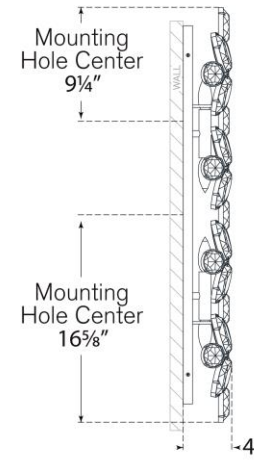

TEAR SHEET

Lloyd 33" Sconce

Item # KS 2019PN-CG

Designer: kate spade new york

Height: 33.25"

Width: 7.25"

Extension: 4"

Backplate: 4" x 30.25" Rectangle

Finishes: PN, SB

Glass Options: ALB, CG

Socket: 4 - E12 Candelabra

Wattage: 4 - 6.5 LED B11

Weight: 15 Pounds

Note: UL Only

Top View

Side View