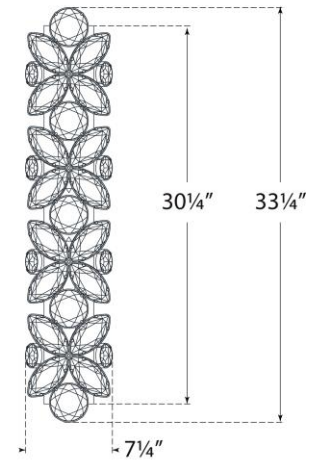

TEAR SHEET

Lloyd 33" Sconce

Item # KS 2019PN-CG

Designer: kate spade new york

Height: 33.25"

Width: 7.25"

Extension: 4"

Backplate: 4" x 30.25" Rectangle

Finishes: PN, SB

Glass Options: ALB, CG

Socket: 4 - E12 Candelabra

Wattage: 4 - 6.5 LED B11

Weight: 15 Pounds

Note: UL Only

Top View

Side View

Front View