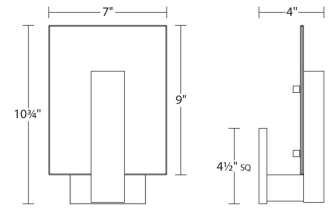

Project:

Midtown LED Sconce Spec Sheet

SKU: 2724.74-WL Learn more at:
<https://sonnemanlight.com/midtown-led-sconce>

Description: The classic modern elegance of straightforward geometry sets a frosted glass rectangle against a crisp rectangular beam, radiating the glow of its LED illumination.

Type #:

Dimensions

Height:	10.75"
Width:	7"
Extends:	4"
Minimum Extension:	4"
Maximum Extension:	4"
Size:	Short
Canopy/Backplate/Base Depth:	4.5
Canopy/Backplate/Base Height:	4.5

Electrical Specs

Bulb(s) Included?:	Yes
Bulb 1 Type:	Integral LED
Input Voltage:	120VAC
Wattage:	14
Initial Lumens:	1120
Delivered Lumens:	793
Color Temperature:	3000K
CRI:	90
Power Supply Type:	Driver
Power Supply Quantity:	1
Power Supply Location:	Outlet Box
Dimming Type:	TRIAC/ELV
Bulb Max Wattage:	14

Installation

Installation:	Licensed electrician required
Installation Orientation:	Vertical

Shipping

Carton 1 L x W x H:	12" X 10" X 6"
Carton 1 Gross Weight:	4 LBS
Fixture Weight:	3

Shade

Shade 1 Material:	Etched Glass
-------------------	--------------