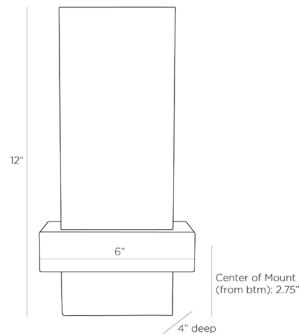

## WEMBLEY SCONCE

DWC11  
H: 12 IN, W: 6 IN, D: 4 IN  
White Alabaster  
Contract Suitable As Is

A gorgeous, white alabaster diffuser plate creates warm filtered light and adds natural sophistication to any space. The bulb behind accentuates the stone's organic veins and features brilliantly as it rests perfectly within the antique brass iron frame. The LED fixture mounts directly from its steel frame, finished in antique brass. Finish will vary. Damp-rated, although limited covered outdoor conditions may affect finish.

### DIMENSIONS

Center Of Mount From Btm	2.75 IN
Backplate	H: 4.5 IN, W: 4.5 IN, D: 1 IN
Mount	H: 4 IN, W: 4 IN