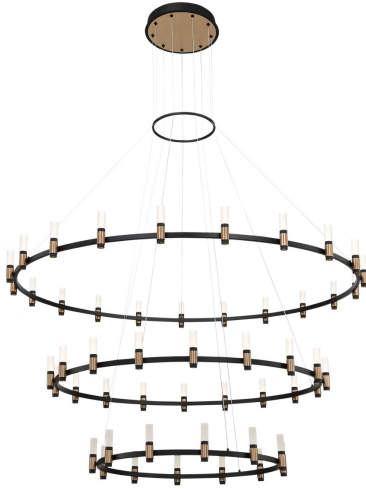

ALBANY, 60" 3-TIER ROUND CHANDELIER

PRODUCT DETAILS

No.	:	37046-019
Product Color	:	DEEP BLACK/BRASS
Product Material	:	METAL
Shade / Accent Material	:	ACRYLIC
Diameter	:	59.5"
Height	:	5.25"
Overall Height	:	211.25"
Weight	:	40.3lbs

LIGHT SOURCE DETAILS

Light Source Type	:	INTEGRATED LED
Input Voltage	:	120V
Bulb Voltage	:	120V
Socket Type	:	LED
Total Wattage	:	230W
Total Lumen	:	8160lm
Kelvin	:	3000K
CRI	:	90
Dimmable	:	Yes

Options Available

ITEM NO.	FINISH	SHADE
37046-019	DEEP BLACK/BRASS	

TECHNICAL DETAILS

Hanging Support Type	:	WIRE
Hanging Support Length	:	204"
Canopy / Backplate Height	:	2"
Canopy / Backplate Dia.	:	13.75"
Location	:	DRY
Title 24	:	Yes