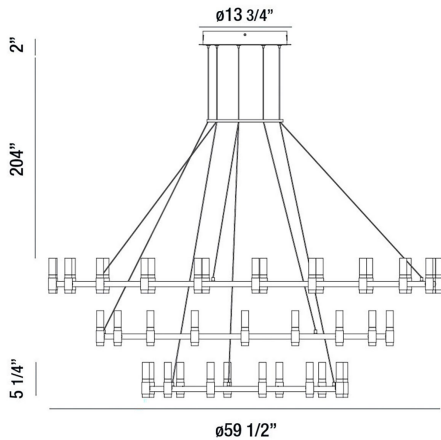

ALBANY, 60" 3-TIER ROUND CHANDELIER

PRODUCT DETAILS

No.	:	37046-019
Product Color	:	DEEP BLACK/BRASS
Product Material	:	METAL
Shade / Accent Material	:	ACRYLIC
Diameter	:	59.5"
Height	:	5.25"
Overall Height	:	211.25"
Weight	:	40.3lbs

LIGHT SOURCE DETAILS

Light Source Type	:	INTEGRATED LED
Input Voltage	:	120V
Bulb Voltage	:	120V
Socket Type	:	LED
Total Wattage	:	230W
Total Lumen	:	8160lm
Kelvin	:	3000K
CRI	:	90
Dimmable	:	Yes

Options Available

ITEM NO.	FINISH	SHADE
37046-019	DEEP BLACK/BRASS	

TECHNICAL DETAILS

Hanging Support Type	:	WIRE
Hanging Support Length	:	204"
Canopy / Backplate Height	:	2"
Canopy / Backplate Dia.	:	13.75"
Location	:	DRY
Title 24	:	Yes