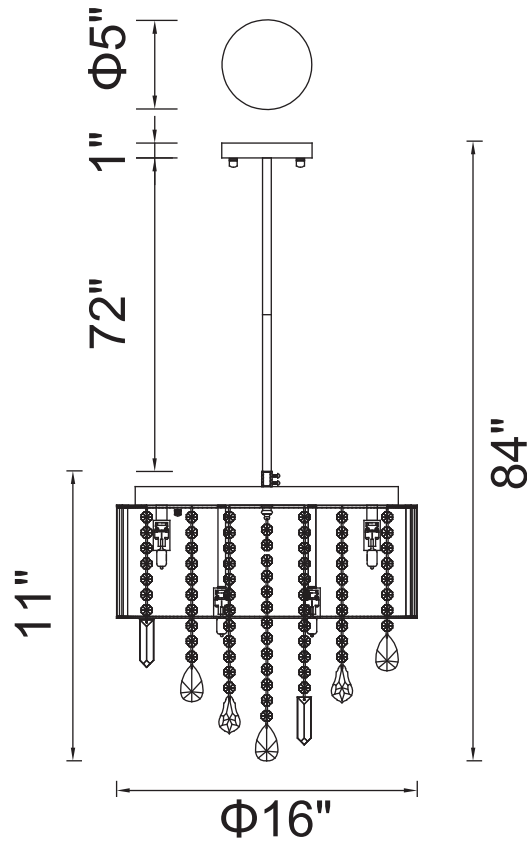

PROJECT: _____
 FIXTURE TYPE: _____
 LOCATION: _____
 CONTACT/PHONE: _____

Item	5558C16C
Collection	JACQUIMO
Finish	Chrome
Glass	-----
Crystal	Clear
Input	120V AC,60HZ,AC

Shade	-----
Length/Dia.	16"
Width/Ext.	-----
Height	11"
Maximum	84"
Lumens	-----

Light Source	G9
Bulb Info.	6×40W
Included	-----
Dimmable	Yes
Color	-----
Weight	