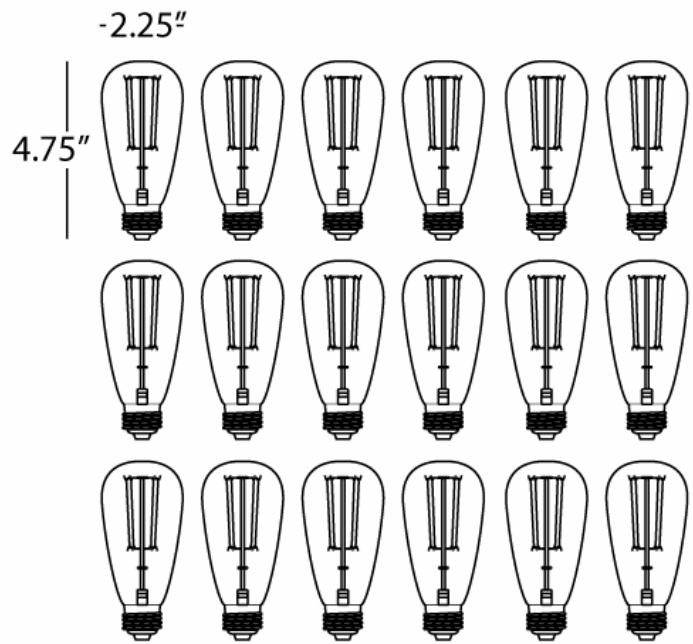

HISTORICAL BULBS

BUL 18

18 - 40W

1910 Squirrel Cage Filament Lamp

Medium Base Historical Bulb

**** Available for Quick SHIP ****