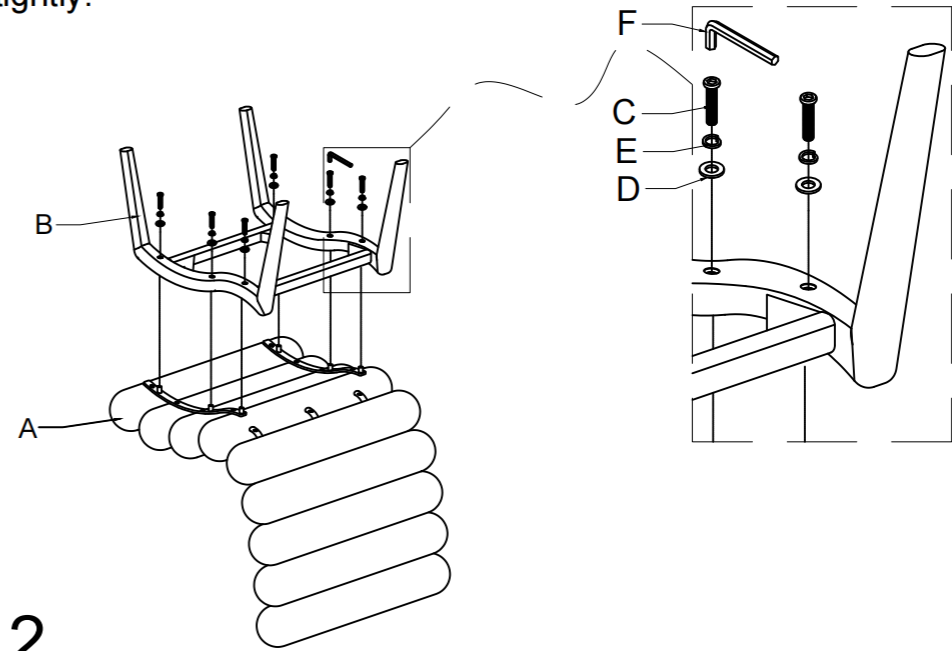

MOE'S

home collection

ASSEMBLY INSTRUCTIONS.

ARLO ACCENT CHAIR PERFORMANCE FABRIC DARK GREEN

EW-1013-27

THANK YOU FOR YOUR PURCHASE!

PARTS AND HARDWARE

NO.	DESCRIPTION	IMAGE	Q'TY
A	Body		1
B	Wood leg		1
C	Bolts (M8*40mm)		6
D	Washer (Ø8*Ø19*2mm)		6
E	Spring washer		6
F	Allen key(M5)		1

NOTES.

Thank you for purchasing this quality product!
Be sure to check all packing material carefully for small part that may have come loose inside the carton during shipping.

Caution: The item is heavy, assembly should be performed by two people.

STEP 1.

Assembling legs with allen key (F), bolts (C), washer (D), spring washer (E) tightly.

STEP 2.

Assembly finished .