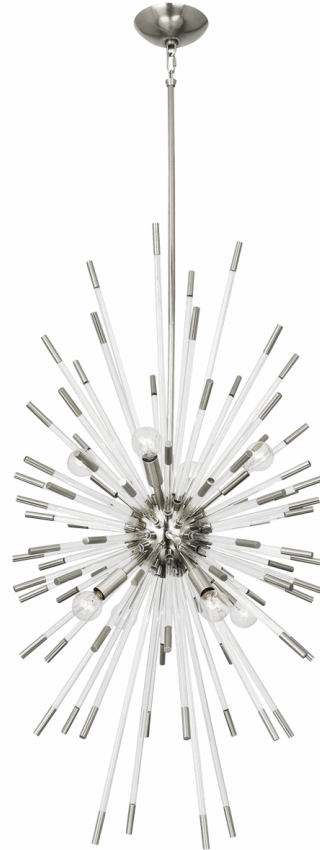

ANDROMEDA

S1206

Vertical Chandelier

8-40W Max.

Bulb Type: G, Candelabra Base

Direct Wire

Polished Nickel Finish

Clear Acrylic Rods with Matching Metal Tips

Susp. Hardware: 3 pcs. 1/2" X 12" & 1 pc. 1/2" x
6" Extension Rods

FINISH OPTION:

1206 - Modern Brass

* Ships Within 2 Business Days