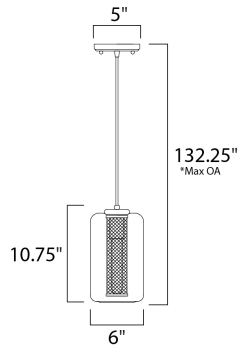

PRODUCT DESCRIPTION

*max overall height

MEASUREMENTS

DIMENSION : 6" L x 6" W x 10.75" H
 MAX OAH : 132.25" OAH
 CANOPY : 5" W x 0.75" H x 5" L
 HANGING WEIGHT : 3.52 lb

LAMPING

INPUT VOLTAGE : 120V
 LUMENS : 0 Rated
 BULB : 1 x 60W Incandescent E26 Medium , 60W Total
 BULB INCLUDED : (Not Included)
 DIMMABLE : Yes

FINISHES OPTION

 Black / Satin Brass

GLASS

Clear CL

MATERIAL

Steel, Glass

RATINGS

cULus
 Dry Location