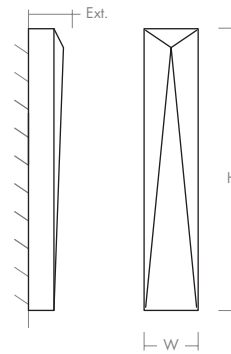

ELIF Outdoor

120v : **3-737-xx**

277v : **37-737-xx**

oxygen

FIXTURE TYPE _____

LOCATION _____

PROJECT _____

DATE _____

-22 Oiled Bronze

-16 Gray

- LIGHT SOURCE** 2 x 10.1W LED, 3000K, CRI 90
- LUMINAIRE POWER** 25.7W at 120V
- RATED LIFE** 60000 hr RL
- OPTIONAL COLOR TEMPERATURES** 2700K, 3500K, 4000K
- LUMEN OUTPUT** Delivered: 695 lm (LM-79)
- INPUT VOLTAGE** 120V or 277V
- DRIVER OUTPUT** 2 x 350 mA, 12W
- DIMMING** 0-10v & Phase (ELV) Dimming - 50/60Hz 100% to 10% Dimming
- CONSTRUCTION** Cast Aluminium and Polycarbonate
- DIFFUSER** - Polished White Polycarbonate
- FINISHES** Gray (-16), Oiled Bronze (-22)
- MOUNTING** 4" Octagonal J-Box, 2"x3" J-Box*
* Must be mounted horizontally
(Installer must provide a bead of caulk between fixture housing and mounting surface)
- STANDARDS** ETL Wet, ADA compliant, Conforms to UL STD 1598, Certified CAN/CSA, STD C22.2 No 250.0.

DIMENSIONS

- W:** 4.25"
- H:** 22.00"
- Ext:** 2.75"
- M.C:** 11.00" From top of fixture

Order example for standard fixture:

3-737-22 (x- Voltage - xxx-Sequence # - xx-Finish)

3: 120v, 37: 277v

Order example for optional color temperatures: **3-737-2722**