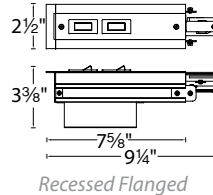

W TRACK CURRENT LIMITER

120V and 277V Track System

WAC LIGHTING

Responsible Lighting®

Low Cost Energy Code Compliance Made Easy

- Easy to install and assures compliance to energy codes such as California Title 24 or ASHRAE 90.1 requirements in terms of power density
- If the track is overloaded the current limiter circuit breaker will trip and shut down power to the track.
- May be reset when the overall sum of fixture wattages are reduced below the circuit breaker rating

Fixture Type:

Catalog Number:

Project:

Location:

120V W Track

	Model	Rating	Circuit Breaker	Max Wattage	Finish
Single Live end (Left)	WEDL <i>Surface Mount</i>	1/5A 1/2A 1A 2A 5A 7A 10A 12A	2 X 0.2Amp 2 X 0.5Amp 2 X 1 Amp 2 X 2.5Amp 2 X 5 Amp 2 X 7.5Amp 2 X 10Amp 2 X 12Amp	2 X 24W 2 X 60W 2 X 120W 2 X 300W 2 X 600W 2 X 900W 2 X 1200W 2 X 1440W	BK Black PT Platinum WT White
	WEDL-RT <i>Recessed Flanged</i>				
	WEDL-RTL <i>Recessed Flangeless</i>				
Single Live end (Right)	WEDR <i>Surface Mount</i>				
	WEDR-RT <i>Recessed Flanged</i>				
	WEDR-RTL <i>Recessed Flangeless</i>				

Example: **WEDL-1/5A-BK**

277V W Track

	Model	Rating	Circuit Breaker	Max Wattage	Finish
Single Live end (Left)	WHEDL <i>Surface Mount</i>	1A 2A 5A 7A 10A 12A	2 X 1 Amp 2 X 2.5Amp 2 X 5 Amp 2 X 7.5Amp 2 X 10Amp 2 X 12Amp	2 X 277W 2 X 692W 2 X 1385W 2 X 2077W 2 X 2770W 2 X 3324W	BK Black PT Platinum WT White
	WHEDL-RT <i>Recessed Flanged</i>				
	WHEDL-RTL <i>Recessed Flangeless</i>				
Single Live end (Right)	WHEDR <i>Surface Mount</i>				
	WHEDR-RT <i>Recessed Flanged</i>				
	WHEDR-RTL <i>Recessed Flangeless</i>				

Example: **WHEDL-1A-BK**

wacighting.com

Phone (800) 526.2588

Fax (800) 526.2585

Headquarters/Eastern Distribution Center

44 Harbor Park Drive

Port Washington, NY 11050

Central Distribution Center

1600 Distribution Ct

Lithia Springs, GA 30122

Western Distribution Center

1750 Archibald Avenue

Ontario, CA 91760