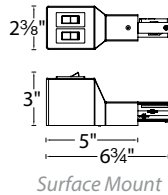

W TRACK CURRENT LIMITER

120V and 277V Track System

WAC LIGHTING

Responsible Lighting®

Low Cost Energy Code Compliance Made Easy

- Easy to install and assures compliance to energy codes such as California Title 24 or ASHRAE 90.1 requirements in terms of power density
- If the track is overloaded the current limiter circuit breaker will trip and shut down power to the track.
- May be reset when the overall sum of fixture wattages are reduced below the circuit breaker rating

Fixture Type:

Catalog Number:

Project:

Location:

120V W Track

	Model	Rating	Circuit Breaker	Max Wattage	Finish
Single Live end (Left)	WEDL <i>Surface Mount</i>	1/5A 1/2A 1A 2A 5A 7A 10A 12A	2 X 0.2Amp 2 X 0.5Amp 2 X 1 Amp 2 X 2.5Amp 2 X 5 Amp 2 X 7.5Amp 2 X 10Amp 2 X 12Amp	2 X 24W 2 X 60W 2 X 120W 2 X 300W 2 X 600W 2 X 900W 2 X 1200W 2 X 1440W	BK Black PT Platinum WT White
	WEDL-RT <i>Recessed Flanged</i>				
	WEDL-RTL <i>Recessed Flangeless</i>				
Single Live end (Right)	WEDR <i>Surface Mount</i>				
	WEDR-RT <i>Recessed Flanged</i>				
	WEDR-RTL <i>Recessed Flangeless</i>				

Example: **WEDL-1/5A-BK**

277V W Track

	Model	Rating	Circuit Breaker	Max Wattage	Finish
Single Live end (Left)	WHEDL <i>Surface Mount</i>	1A 2A 5A 7A 10A 12A	2 X 1 Amp 2 X 2.5Amp 2 X 5 Amp 2 X 7.5Amp 2 X 10Amp 2 X 12Amp	2 X 277W 2 X 692W 2 X 1385W 2 X 2077W 2 X 2770W 2 X 3324W	BK Black PT Platinum WT White
	WHEDL-RT <i>Recessed Flanged</i>				
	WHEDL-RTL <i>Recessed Flangeless</i>				
Single Live end (Right)	WHEDR <i>Surface Mount</i>				
	WHEDR-RT <i>Recessed Flanged</i>				
	WHEDR-RTL <i>Recessed Flangeless</i>				

Example: **WHEDL-1A-BK**

wacighting.com

Phone (800) 526.2588

Fax (800) 526.2585

Headquarters/Eastern Distribution Center

44 Harbor Park Drive

Port Washington, NY 11050

Central Distribution Center

1600 Distribution Ct

Lithia Springs, GA 30122

Western Distribution Center

1750 Archibald Avenue

Ontario, CA 91760