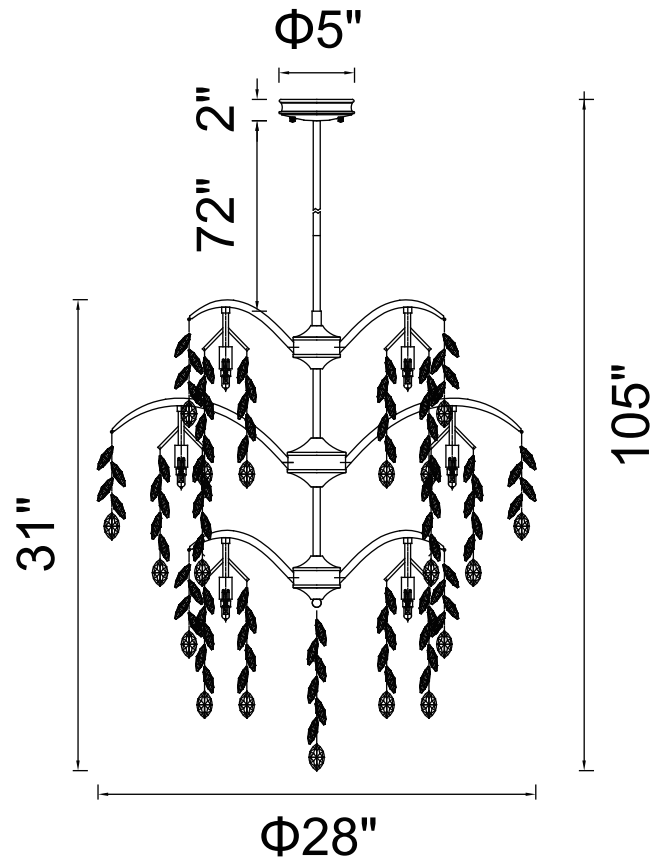

PROJECT: \_\_\_\_\_

FIXTURE TYPE: \_\_\_\_\_

LOCATION: \_\_\_\_\_

CONTACT/PHONE: \_\_\_\_\_

Item	9885P28-12-183
Collection	NAPAN
Finish	Silver Mist
Glass	-----
Crystal	Clear
Input	120V AC,60HZ,AC

Shade	-----
Length/Dia.	28"
Width/Ext.	-----
Height	31"
Maximum	105"
Lumens	-----

Light Source	G9
Bulb Info.	12×40W
Included	-----
Dimmable	Yes
Color	-----
Weight	