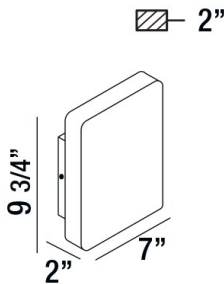

PORT, LED OUTDOOR WALL MOUNT

PRODUCT DETAILS

No.	:	28275-022
Product Color	:	GRAPHITE GREY
Shade / Accent Colour	:	FROST PC
Width	:	7"
Height	:	9.75"
Ext	:	2"
Weight	:	2.1lbs

LIGHT SOURCE DETAILS

Light Source Type	:	INTEGRATED LED
Input Voltage	:	120V
Bulb Voltage	:	120V
Socket Type	:	LED
Total Wattage	:	10W
Total Lumen	:	420lm
Kelvin	:	3000K
CRI	:	80
Dimmable	:	No

Options Available

ITEM NO.	FINISH	SHADE
28275-015	MARINE GREY	FROST PC
28275-022	GRAPHITE GREY	FROST PC

TECHNICAL DETAILS

Light Direction	:	Down
Canopy / Backplate Length	:	7.32"
Canopy / Backplate Width	:	1.12"
Adjustable Lamp Head	:	No
IP Rating	:	54
Location	:	WET
Approval	:	
Title 24	:	Yes