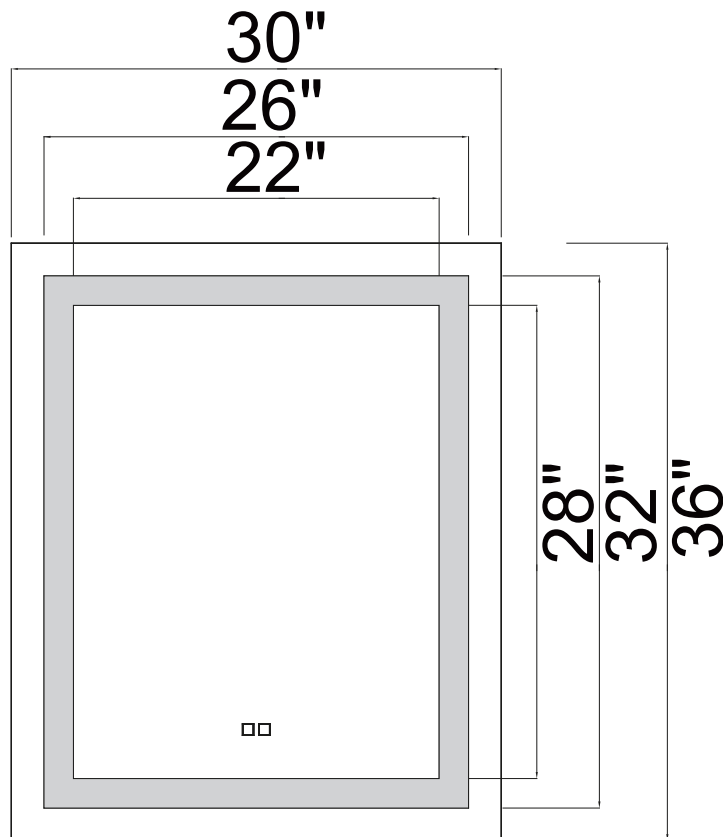

PROJECT: _____
 FIXTURE TYPE: _____
 LOCATION: _____
 CONTACT/PHONE: _____

Mirror can not turn on/off from a wall switch

Item	1232W30-36-A
Collection	ABRIL
Finish	White
Glass	-----
Crystal	-----
Input	120V AC,60HZ,AC

Shade	-----
Length/Dia.	30"
Width/Ext.	2"
Height	36"
Maximum	-----
Lumens	1092

Light Source	LED
Bulb Info.	21W
Included	-----
Dimmable	Yes
Color	3000K, 4000K, 6000K
Weight	32 lb