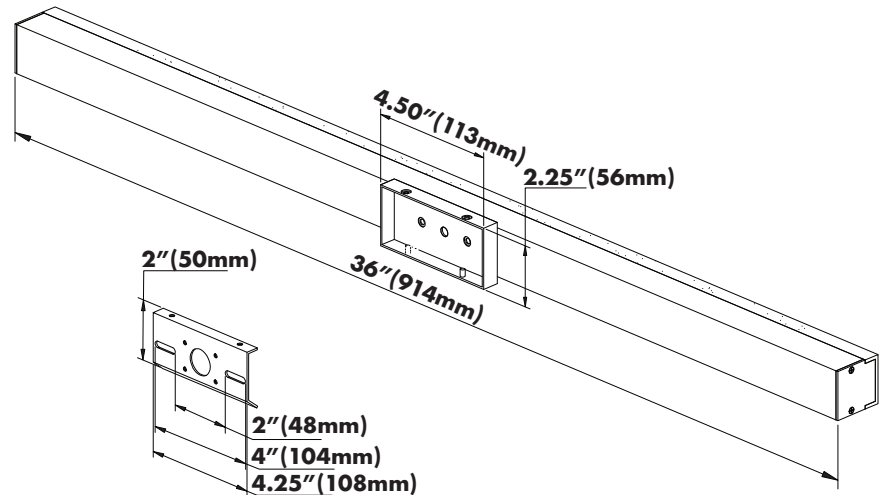

**SPECIFICATIONS**

• LUMENS	1128.4LM
• WATTS	37.78W
• VOLTAGE	120V
• CRI	90
• CCT	3000K
• IP RATED	DAMP LOCATION
• MATERIAL	ALUMINUM / GLASS / IRON
• FINISH	ALUMINUM
• LIFETIME	50,000 HOURS
• DIMMABLE	YES, AC LED
• SHADE SHAPE	RECTANGULAR
• SHADE MATERIAL	ALUMINUM / ACRYLIC
• SHADE COLOR	WHITE
• WARRANTY	5-YEAR LIMITED

THE MEASUREMENTS ARE ROUNDED TO THE NEAREST 1/4"

**AVAILABLE FINISHES**