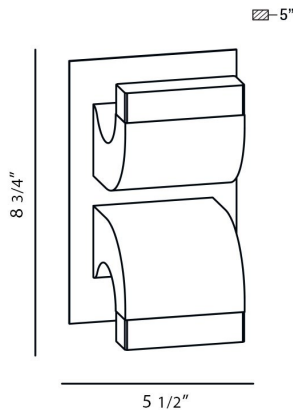

NEWPORT, 6" VANITY LIGHT

PRODUCT DETAILS

No.	:	28096-016
Product Color	:	CHROME
Product Material	:	METAL
Shade / Accent Colour	:	FROSTED
Shade / Accent Material	:	GLASS
Width	:	5.5"
Height	:	8.75"
Ext	:	5"
Weight	:	3.7lbs

LIGHT SOURCE DETAILS

Light Source Type	:	INTEGRATED LED
Input Voltage	:	120V
Bulb Voltage	:	120V
Total Wattage	:	12W
Total Lumen	:	720lm
Kelvin	:	4000K
CRI	:	80+
Dimmable	:	Yes

Options Available

ITEM NO.	FINISH	SHADE
28096-016	CHROME	FROSTED

TECHNICAL DETAILS

Light Direction	:	Up or Down
Adjustable Lamp Head	:	No
Location	:	DAMP
Approval	:	

PROJECT INFORMATION

 Job Name: Date: Type:

 Comments: