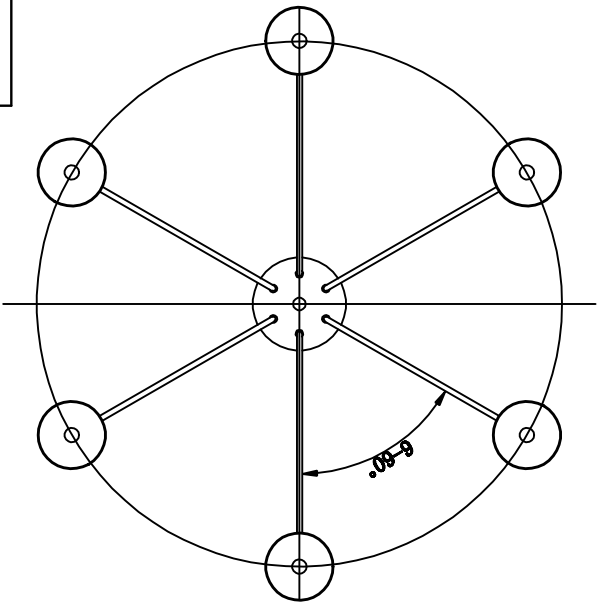

Finish:
 Colorway: Wood
 Type of Bulb:E12
 Number of Bulb:6PCS

FACTORY	20
ITEM NO.	LD6007D35
DRAFTER	
DATE	2017.04.11

Model#:	LD6007D35	Chain/Rod/Cord Included(INCH)	60"
Number of Tiers:	1	Chain/Rod/Cord Finish:	Weathered Dove
Fixture Material:	Metal	Chain/Rod/Cord Item#:	CHAIN04PWD
Shades Included:	NO	Wire Included(INCH):	78.7"
Shade Material:	N/A	Wire color:	Clear
Shade Color:	N/A	Assembly required	No
Shade Shape:	N/A	Light Bulbs:	6
Shade Height:	N/A	Bulb Type:	E12
Shade Width:	N/A	Bulb Wattage:	40W
Shade Length:	N/A	Max Wattage:	240W
Hanging Device:	CHAIN	Voltage:	110-125V
Adjustable:	Yes	Finish:	Weathered Dove
Hardware Hanging Height:	30.9"	Hardware Finish:	Weathered Dove
Hardware Hanging Height:	84"	Hardware Material:	Metal
Length (in.)		Crystal Trim:	N/A
Width / Diameter (in.)	35"	Crystal Color:	N/A
Height (in.)	21.6"	UL & UIC Standard:	Yes
Inside Fixture Length (in.)		Product Weight:	6.3
Inside Fixture Width/Diameter(in.)		Hanging Weight (Frame Only)	
Inside Fixture Weight (in.)		Hanging Weight (Frame Only)	
Canopy:	Yes	Shipment type:	Small Parcel
Canopy Height:	2"	Number of Boxes:	1
Canopy Width:	5.1"	Box 1 Length:	38
Canopy Length:		Box 1 Width:	17
		Box 1 Height:	12.5
		Box 2 Length:	
		Box 2 Width:	
		Box 2 Height:	
		Box 2 Weight:	