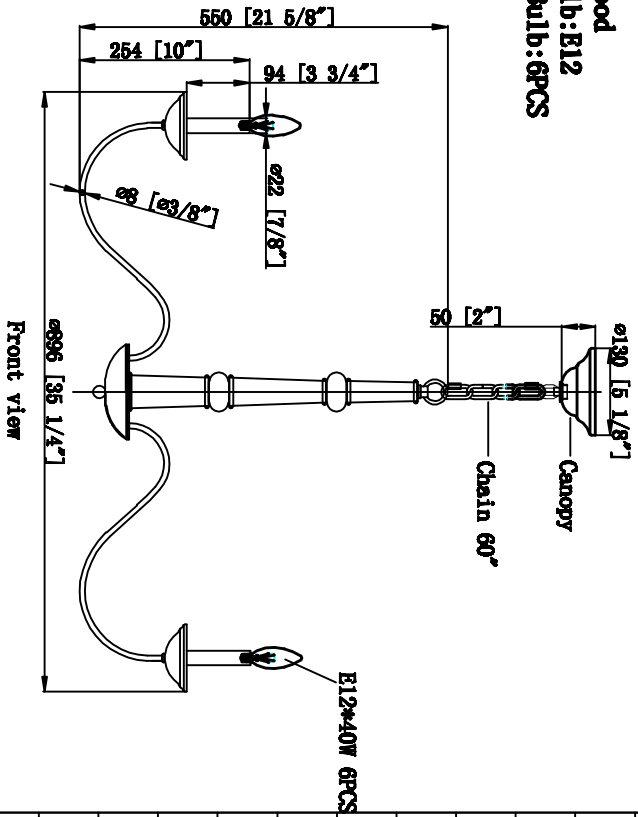

Finish:
 Colorway: Wood
 Type of Bulb:E12
 Number of Bulb:6PCS

FACTORY	20
ITEM NO.	LD6007D35
DRAFTER	
DATE	2017.04.11

Model#:	LD6007D35	Chain/Rod/Cord Included(INCH)	60"
Number of Tiers:	1	Chain/Rod/Cord Finish:	Weathered Dove
Fixture Material:	Metal	Chain/Rod/Cord Item#:	CHAIN04PWD
Shades Included:	NO	Wire Included(INCH):	78.7"
Shade Material:	N/A	Wire color:	Clear
Shade Color:	N/A	Assembly required	No
Shade Shape:	N/A	Light Bulbs:	6
Shade Height:	N/A	Bulb Type:	E12
Shade Width:	N/A	Bulb Wattage:	40W
Shade Length:	N/A	Max Wattage:	240W
Hanging Device:	CHAIN	Voltage:	110-125V
Adjustable:	Yes	Finish:	Weathered Dove
Hardware Hanging Height:	30.9"	Hardware Finish:	Weathered Dove
Hardware Hanging Height:	84"	Hardware Material:	Metal
Length (in.)		Crystal Trim:	N/A
Width / Diameter (in.)	35"	Crystal Color:	N/A
Height (in.)	21.6"	UL & UIC Standard:	Yes
Inside Fixture Length (in.)		Product Weight:	6.3
Inside Fixture Width/Diameter(in.)		Hanging Weight (Frame Only)	
Inside Fixture Weight (in.)		Hanging Weight (Frame Only)	
Canopy:	Yes	Shipment type:	Small Parcel
Canopy Height:	2"	Number of Boxes:	1
Canopy Width:	5.1"	Box 1 Length:	38
Canopy Length:		Box 1 Width:	17
		Box 1 Height:	12.5
		Box 2 Length:	
		Box 2 Width:	
		Box 2 Height:	
		Box 2 Weight:	