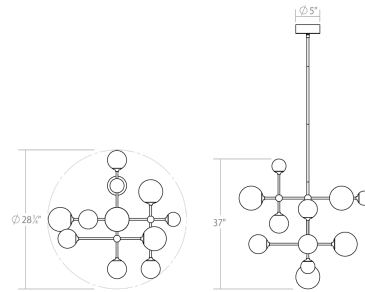

SONNEMAN
A WAY OF LIGHT

 Download

sabon™ LED Pendant

2064.13

DIMENSIONS

Height	27"
Minimum Height	31"
Diameter	29"
Canopy/Backplate/Base	5"

ELECTRICAL SPECS

Bulb Type	Integral LED
Bulb Quantity	3
Bulb Included?	Yes
Wattage	3
Initial Lumens	4300
Input Voltage	120VAC
CCT	3000K
CRI	90
Power Supply Type	Driver
Power Supply Quantity	1
Power Supply Location	Canopy
Dimming Type	TRIAC/ELV

SHIPPING

SHADE 1

Quantity	3
Color	White
Material	White Cased Glass
Height	2.75"

SHADE 2

Quantity	6
Color	White
Material	White Cased Glass
Height	3.75"

SHADE 3

Quantity	4
Color	White
Material	White Cased Glass
Height	4.75"