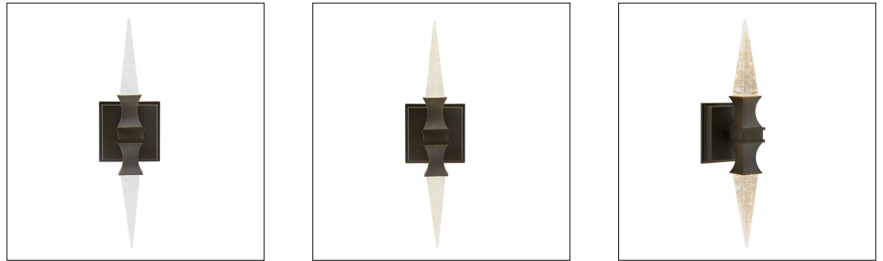

ARTERIO RS

PIPER SCONCE

49527

H: 18 IN, W: 5 IN, D: 4 IN

English Bronze, Clear Seedy Crystal

Contract Suitable As Is

Inspired by vintage quartz crystal obelisks, the elegant Piper sconce emits an ambient glow above and below. The classic, dual torchiere-style sconce is fashioned in clear seedy crystal with a decorative center arm and a backplate in English bronze steel. LED integrated. Finish will vary. Damp-rated, although limited covered outdoor areas may affect finish.

APPEARANCE

Material	Crystal, Steel
Material Type	Seedy
Finish	Clear, English Bronze
Finish Will Vary	true
Top Coat/Sealant	true

DIMENSIONS

Center Of Mount From Btm	9 IN
Backplate	H: 5 IN, W: 5 IN, D: 1 IN
Mount	Dia: 4.50 IN