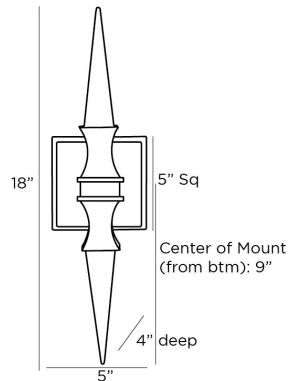

ARTERIO RS

PIPER SCONCE

49527

H: 18 IN, W: 5 IN, D: 4 IN

English Bronze, Clear Seedy Crystal

Contract Suitable As Is

Inspired by vintage quartz crystal obelisks, the elegant Piper sconce emits an ambient glow above and below. The classic, dual torchiere-style sconce is fashioned in clear seedy crystal with a decorative center arm and a backplate in English bronze steel. LED integrated. Finish will vary. Damp-rated, although limited covered outdoor areas may affect finish.

APPEARANCE

Material	Crystal, Steel
Material Type	Seedy
Finish	Clear, English Bronze
Finish Will Vary	true
Top Coat/Sealant	true

DIMENSIONS

Center Of Mount From Btm	9 IN
Backplate	H: 5 IN, W: 5 IN, D: 1 IN
Mount	Dia: 4.50 IN