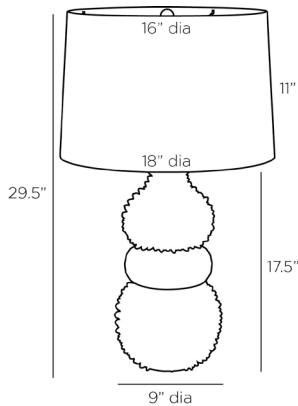

ARTERIOS

BASILIO LAMP

PTC13-SH024
 H: 29.5 IN, Dia: 18.00 IN
 Ivory Crackle, Ceramic
 Contract Suitable As Is

Sophisticated in finish and texture, the Basilio is inspired by the spiky surface of a sea urchin. Its unconventional façade is glazed in both an ivory crackle and gunmetal ceramic with antique brass detailing. An antiqued brass support holds an ivory drum shade. Matching gunmetal ceramic finial, clear silver cord, and three-way rotary switch. Finish will vary.

APPEARANCE

Material	Ceramic, Cotton, Microfiber, Steel
Finish	Antique Brass, Gun Metal, Ivory, Off-White
Finish Will Vary	true
Top Coat/Sealant	false
Finial Description	Matching Gun Metal Ceramic Sphere
Finial Dimension	1" Sphere

DIMENSIONS

Shade	Top: 16.00 IN, Dia: 18.00 IN, Side: 11 IN
Body	H: 17.5 IN, Dia: 9.00 IN
Neck	H: 2 IN, Dia: 1.00 IN
Foot Print	Dia: 6.00 IN
Harp	8" Antique Brass IN

WIRING

Rating	Indoor Only
Tilt Test	10 Degrees - AU
Cord	10 FT, Back of Lamp Base, Clear/Silver
Socket	1, Antique Brass, Type A - E26
Switch	3-Way Rotary, At Socket
Maximum Watt	150
Voltage	110-120 V