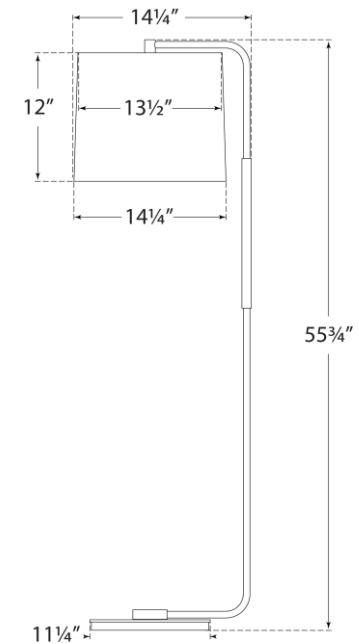

TEAR SHEET

Swing Articulating Floor Lamp

Item # BBL 1070SS-L

Designer: Barbara Barry

Height: 54.75"

Width: 13.5"

Extension: 14.25"

Base: 11.25" Round

Finishes: BZ, SB, SS

Shade Treatments: L

Shade Details: 13.5" x 14.25" x 12"

Socket: E26 Keyless w/ Foot Switch

Wattage: 75 A19

Weight: 19 Pounds

Side View