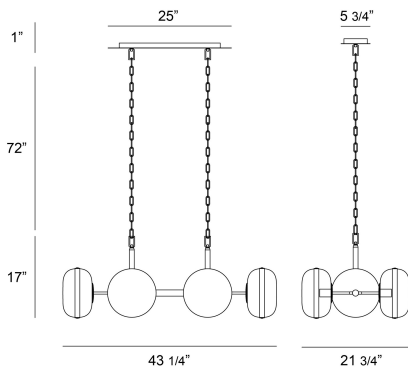

NOTTINGHAM, 6-LIGHT 44IN CHANDELIER

PRODUCT DETAILS

No.	:	38130-022
Product Color	:	POLISHED NICKEL
Product Material	:	NICKEL
Shade / Accent Colour	:	SMOKE
Shade / Accent Material	:	GLASS
Length	:	43.5"
Width	:	21"
Height	:	17.5"
Overall Height	:	89"
Weight	:	26.4LBS
Shade Height	:	6"
Shade Diameter	:	10"

LIGHT SOURCE DETAILS

Number of Bulbs	:	6
Light Source	:	BULB
Light Source Type	:	T14 / T14 LED
Input Voltage	:	120V
Bulb Voltage	:	120V
Socket Type	:	E26
Wattage	:	60W
Total Wattage	:	360W
Bulb Included	:	NO
Dimmable	:	YES

OPTIONS AVAILABLE

ITEM NO.	FINISH	SHADE
38130-014	ANTIQUE BRASS	CHAMPAGNE
38130-022	POLISHED NICKEL	SMOKE

TECHNICAL DETAILS

Hanging Support Type	:	CHAIN
Hanging Support Length	:	72"
Canopy / Backplate Length	:	23"
Canopy / Backplate Height	:	1.5"
Canopy / Backplate Width	:	6"
IP Rating	:	IP22
Location	:	DRY
Approval	:	
Beam Angle	:	360