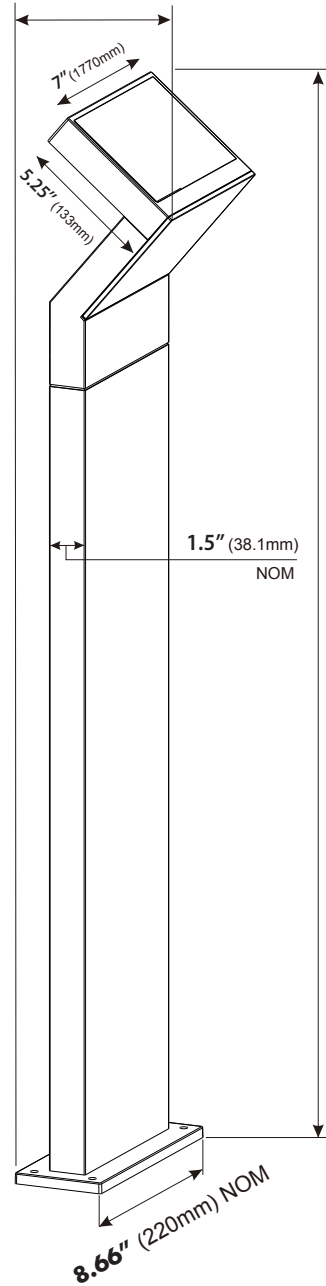

5.83" (148mm) NOM

39.37" (1000mm) NOM

SPECIFICATIONS

• LUMENS	833.32
• WATTS	16.83W
• VOLTAGE	100 - 277
• CRI	90
• CCT	3000K
• WET LISTED	IP65
• DIFFUSER	GLASS
• MATERIAL	ALUMINUM WITH UV POWDER COATING
• FINISH	DARK GREY
• LIFETIME	50,000 HOURS
• TRANSFORMER REQUIRED (NOT INCLUDED)	
• ETL LISTED	
• WARRANTY	5-YEAR LIMITED

MODEL#VOB226088BL
DIMENSIONS

OVERALL: **8.66" x 5.83" x 39.37"** (220MMx148MMx1000MM)
THE MEASUREMENTS ARE ROUNDED TO THE NEAREST 1/4"

AVAILABLE FINISHES

Dark Grey