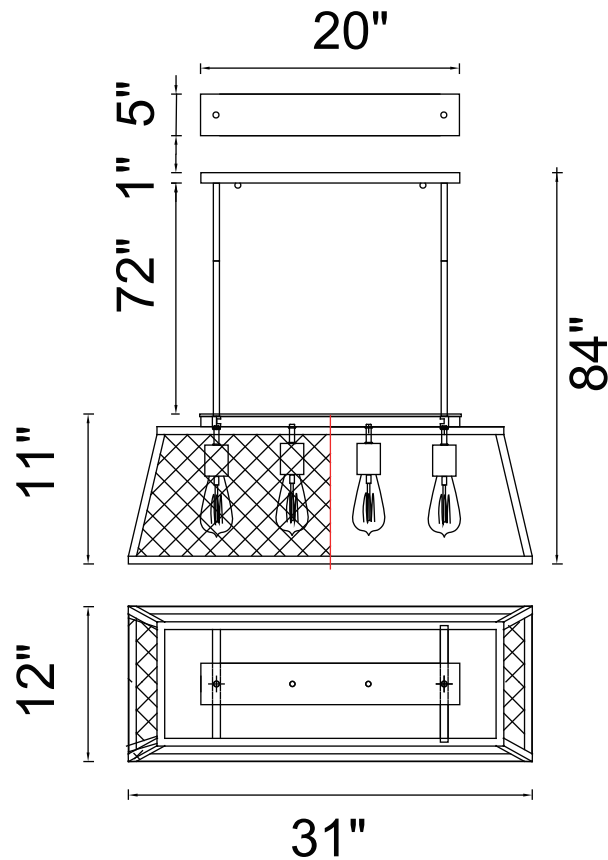

PROJECT: _____

FIXTURE TYPE: _____

LOCATION: _____

CONTACT/PHONE: _____

Item	9601P31-4-101-A
Collection	MACLEAY
Finish	Black
Glass	Clear
Crystal	-----
Input	120V AC,60HZ,AC

Shade	-----
Length/Dia.	36"
Width/Ext.	12"
Height	12"
Maximum	84"
Lumens	-----

Light Source	E26
Bulb Info.	5×60W
Included	-----
Dimmable	Yes
Color	-----
Weight	