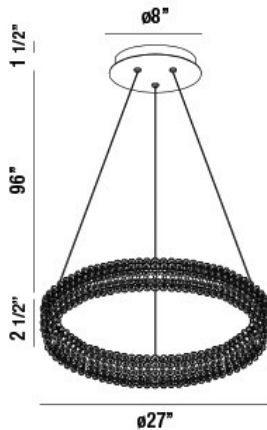

SASSI, 27" ROUND CHANDELIER

PRODUCT DETAILS

| | | |
|-------------------------|---|-----------|
| No. | : | 34153-017 |
| Product Color | : | CHROME |
| Product Material | : | METAL |
| Shade / Accent Colour | : | CLEAR |
| Shade / Accent Material | : | CRYSTAL |
| Diameter | : | 27" |
| Height | : | 2.5" |
| Overall Height | : | 100" |
| Weight | : | 14.8lbs |

Options Available

| ITEM NO. | FINISH | SHADE |
|-----------|--------|-------|
| 34153-017 | CHROME | CLEAR |

TECHNICAL DETAILS

| | | |
|---------------------------|---|---|
| Hanging Support Type | : | AIRCRAFT CABLE |
| Hanging Support Length | : | 96" |
| Canopy / Backplate Height | : | 1.5" |
| Canopy / Backplate Dia. | : | 8" |
| Location | : | DRY |
| Approval | : |  |