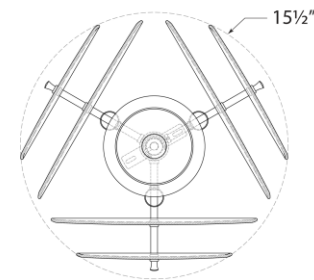

TEAR SHEET

Loire Petite Chandelier

Item # ARN 5453G-WSG

Designer: AERIN

Height: 14.5"

Width: 15.5"

Canopy: 4.5" Round

Finishes: G, PN

Glass Options: WSG

Socket: 3 - E12 Candelabra

Wattage: 3 - 40 C11

Weight: 21 Pounds

Top View

Front View