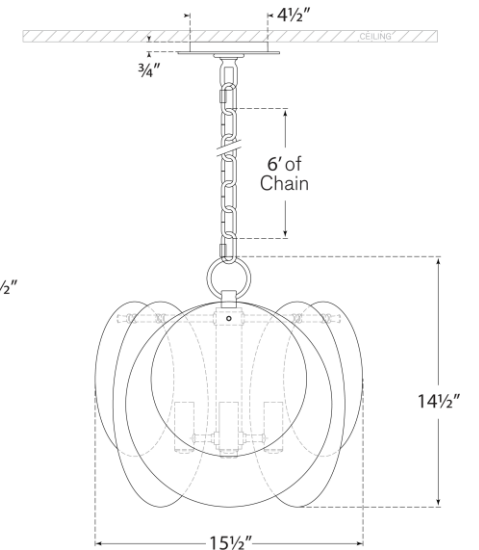

TEAR SHEET

Loire Petite Chandelier

Item # ARN 5453G-WSG

Designer: AERIN

Height: 14.5"

Width: 15.5"

Canopy: 4.5" Round

Finishes: G, PN

Glass Options: WSG

Socket: 3 - E12 Candelabra

Wattage: 3 - 40 C11

Weight: 21 Pounds

Top View

Front View