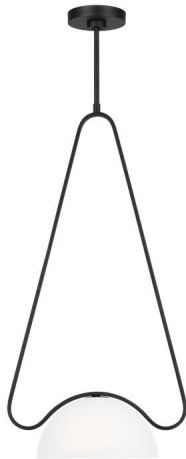

KP1151MBK: Medium Pendant

Collection: Nido

UPC #: 014817640359

Finish: Midnight Black (MBK)

Dimensions:

Length: 11 1/2"
Width: 8"
Height: 23 3/4"

Overall Height: 79 1/4"

Wire: 180" (color/Black)

Connection: Mounted To Box

Bulbs:

1 - LED G9 T4 4.5w Max. 120v - Not included

Features:

- This product may be mounted on a sloped ceiling
- LED Bulbs are an efficient, versatile and durable light source that deliver exceptional performance.
- Meets Title 24 energy efficiency standards
- Title 24 compliant if used with Joint Appendix (JA8) approved light bulbs listed in the California Energy Commission Appliance database.

Material List:

- 1 Body - Steel - Midnight Black
- 4 12" Stem - Steel - Midnight Black
- 1 6" Stem - Steel - Midnight Black

Safety Listing:

Safety Listed for Damp Locations

Shade / Glass / Diffuser Details:

Part	Material	Finish	Quantity	Item Number	Length	Width	Height	Diameter	Fitter Diameter	Shade Top Length	Shade Top Width	Shade Top Diameter
Shade	Glass	Etched White	1				4	8				
Diffuser	Glass	White Opal Etched Cased	1				3 1/4	5 1/2				