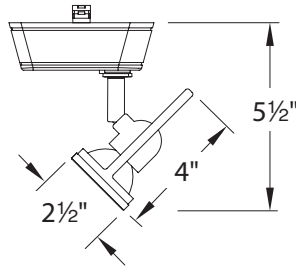

DUNE – model: 826

120V Track MR16 Luminaire

WAC LIGHTING

Responsible Lighting®

Fixture Type:

Catalog Number:

Project: _____

Location: _____

PRODUCT DESCRIPTION

Low Voltage luminaire with die-cast aluminum construction, 350° horizontal rotation and 90° vertical tilt for flexible aiming options.

FEATURES

- Available with LED lamp option
- 350° horizontal rotation and 90° vertical tilt
- Loop back aiming arm for simple adjustments
- Screw on lens cap
- Clear lens included
- Dimmable
- 5 year fixture warranty/3 year LED lamp warranty

SPECIFICATIONS

Construction: Die-cast aluminum fixture with polycarbonate track adapter. Heat resistant rubber grips over rear socket assemblies. Ceramic bi-pin sockets.

Finish: Powder coated Black (BK), White (WT), and Electroplated Brushed Nickel (BN).

Transformer: 12V ; 1W minimum load.

Lamp: 826 model uses a 12V MR16, 50W max lamp (not included).
826L model uses 12V MR16, 75W max (not included).
826LED model uses a 12V, 9W MR16 LED lamp (included).
490 lumens, 3000K CCT, 50,000 hour rated life, CRI: 90.

Dimming: With electronic low voltage (ELV) dimmer, LED lamp dims to 15%; Halogen lamp dims to 1%.

Standards: UL & CUL Listed.

ORDER NUMBER

System	Model #	Power	Lamp	Finish
LHT L Track	826LED	9W	LED	BK Black
HHT H Track	826	50W	Halogen	BN Brushed Nickel
JHT J/J2 Track	826L	75W	Halogen	WT White