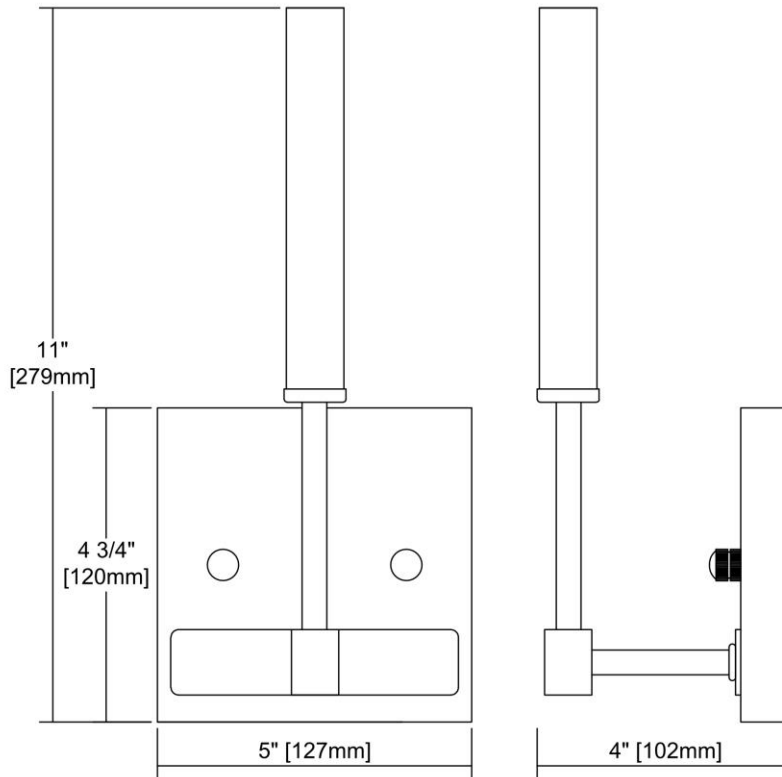

ITEM #:	15273/1
UPC	748119127521
Description	Livingston 1-Light Vanity Lamp in Matte Black and Satin Brass
Finish	Matte Black, Satin Brass
Materials	Metal
Brand	ELK Lighting
Collection	Livingston
Category	Indoor Lighting
Type	Vanity Light

ITEM DIMENSIONS				RATINGS & SPECIFICATIONS				
Width	5 inches			Safety Rating	N/A		Certification	N/A
Depth	4 inches			ADA Compliant	N/A		Voltage	N/A
Height	11 inches			BULBS / SOCKETS				
Weight	1 pounds			Quantity	1	Wattage	60 watts	
ADDITIONAL DIMENSIONS				Included	No		Type	B11 (E12 Candelabra Base)
Backplate / Canopy	4.75x4.75			Other	N/A			
HCWO	N/A			CHAIN / CORD INFORMATION				
Min. Extension	N/A			Chain	N/A		Cord	N/A
Max. Extension	N/A			SHADE / GLASS DETAILS				
OVERALL HEIGHT				Shade/Glass Description	No Shade/Glass			
Min.	N/A		Max.	N/A				
EXTENSION ROD(S)				Width	N/A		Height	N/A
N/A				Width at Top	N/A		Width at Bottom	N/A