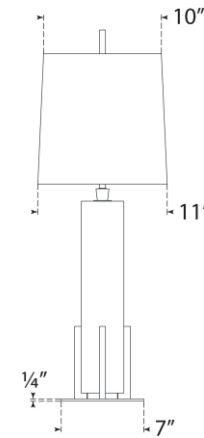

TEAR SHEET

Gironde Large Table Lamp

Item # TOB 3920CG/BZ-L

Designer: Thomas O'Brien

Height: 31.25"

Width: 17"

Base: 7" Square

Finishes: ALB/BZ, ALB/HAB, CG/BZ, CG/HAB

Shade Treatments: L

Shade Details: 10/16" x 11/17" x 11" Rectangle

Socket: E26 Dimmer

Wattage: 15 LED A19

Weight: 22 Pounds

Note: UL Only

Side View

Front View

Top View