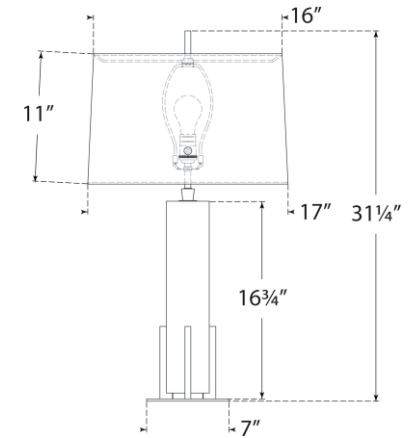

TEAR SHEET

Gironde Large Table Lamp

Item # TOB 3920CG/BZ-L

Designer: Thomas O'Brien

Height: 31.25"

Width: 17"

Base: 7" Square

Finishes: ALB/BZ, ALB/HAB, CG/BZ, CG/HAB

Shade Treatments: L

Shade Details: 10/16" x 11/17" x 11" Rectangle

Socket: E26 Dimmer

Wattage: 15 LED A19

Weight: 22 Pounds

Note: UL Only

Side View

Front View