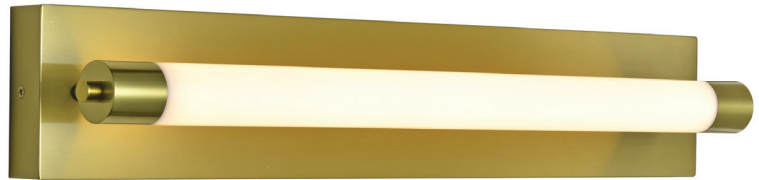

LED Wall Light

VMW11800

By VONN Lighting

VONN

PROJECT:

TYPE:

CATALOG #:

DATE:

Product Description

Procyon VMW11800AB 24" Integrated LED ADA Compliant Bathroom Wall Lighting Fixture in Antique Brass, Black and Chrome finishes. Acrylic Integrated LED bar installed at the full backplate.

Specifications

- Lumens: **990.3**
- Watts: **16.38 W**
- Voltage: **120 V**
- CRI: **90**
- CCT: **3000K**
- Dry Location: **IP44**
- Diffuser: **PC**
- Material: **Aluminum, Acrylic, Iron**
- Finish: **Chrome, Black & Gold**
- Lifetime: **50,000 Hours**
- Transformer: **Not Required**
- ETL: **Listed**
- Warranty: **5-Year Limited**

Dimensions

- Fixture: **L: 24" x D: 4" x H: 4.25"**
Measurements rounded to the nearest 1/4"

Lighting

- Color Temperature: **3000K**

Available Finishes

Notes

*Any custom modifications are subject to minimum order quantity. (M.O.Q.)