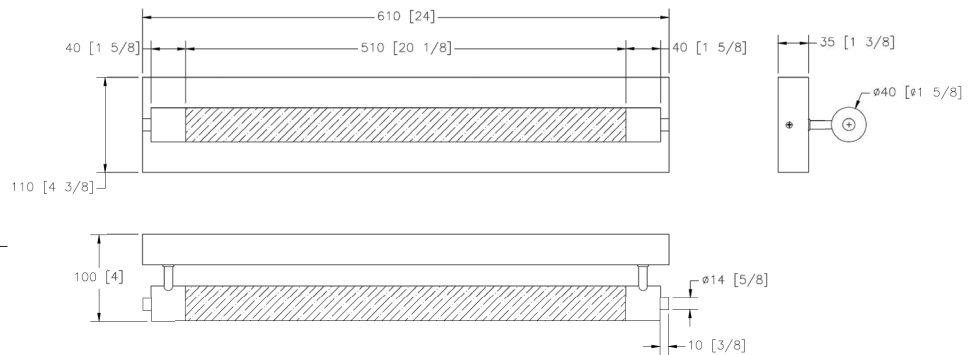

Product Description

Procyon VMW11800AB 24" Integrated LED ADA Compliant Bathroom Wall Lighting Fixture in Antique Brass, Black and Chrome finishes. Acrylic Integrated LED bar installed at the full backplate.

Specifications

- Lumens: **990.3**
- Watts: **16.38 W**
- Voltage: **120 V**
- CRI: **90**
- CCT: **3000K**
- Dry Location: **IP44**
- Diffuser: **PC**
- Material: **Aluminum, Acrylic, Iron**
- Finish: **Chrome, Black & Gold**
- Lifetime: **50,000 Hours**
- Transformer: **Not Required**
- ETL: **Listed**
- Warranty: **5-Year Limited**

Dimensions

- Fixture: **L: 24" x D: 4" x H: 4.25"**
Measurements rounded to the nearest 1/4"

Lighting

- Color Temperature: **3000K**

Available Finishes

Notes

*Any custom modifications are subject to minimum order quantity. (M.O.Q.)