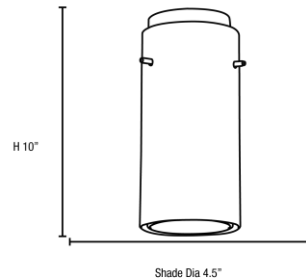

FIXTURE	BACKPLATE / CANOPY
Length:	Length
Width:	Width:
Diameter 4.5"	Diameter:
Height: 10"	Height:
Extension:	
Overall Height:	

TECHNICAL SPECIFICATIONS

SPECIFICATIONS

Frame Material: Glass
Diffuser Material: Glass
Lamping Type: N/A Jbox: N/A
Lamping Base: N/A Lamp Wattage: N/A
Lamp Quantity: N/A Total Wattage: N/A
Voltage: N/A Lamps Included: No

Additional Notes:

Glass retaining spider ring with pins included

Project Name: _____

Location: _____

Type: _____

Quantity: _____

Notes:

LINE DRAWING

IES FILE

In addition to Access Lighting's purchase and warranty terms and conditions, by signing below or placing an order, you agree that you are authorized to bind the entity placing any order and acknowledge the following: All of sizes and measurements are approximate and all images are for illustrative purposes only. In the event of an inconsistency, the "Product Measurements" section controls. There also may be slight differences in the colors and designs compared to the displayed and printed images.